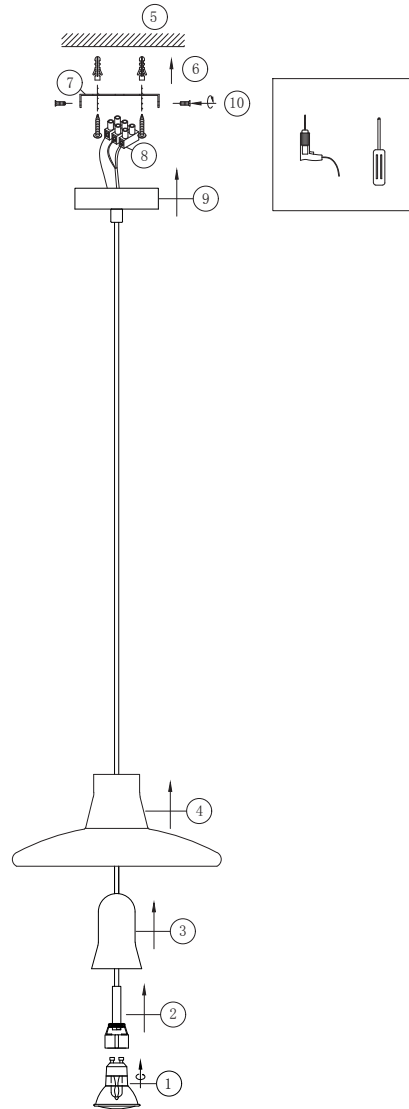

Instruction

P017PL-01W

1 x GU10 (50W)

Model: P017PL-01W
Collection: Pendant
Series: Ola

Ceiling Lamps