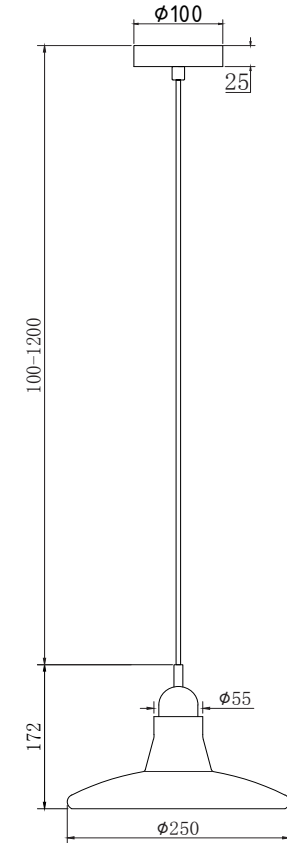

Instruction

P017PL-01W

1 x GU10 (50W)

Model: P017PL-01W
Collection: Pendant
Series: Ola

Ceiling Lamps