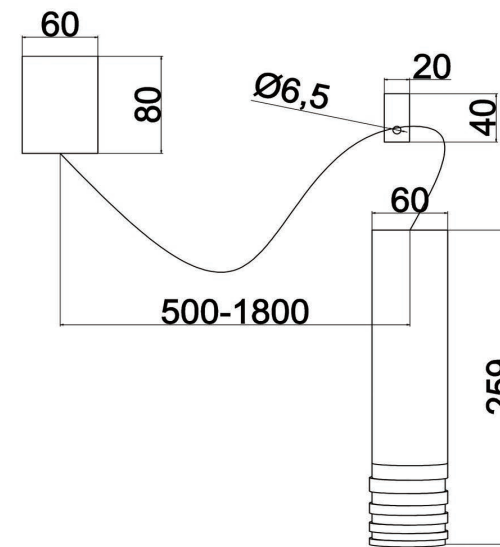

# Instruction

P025PL-01W

1 x GU10 (40W)

Model: P025PL-01W  
Collection: Pendant  
Series: Kinzo

Ceiling Lamps