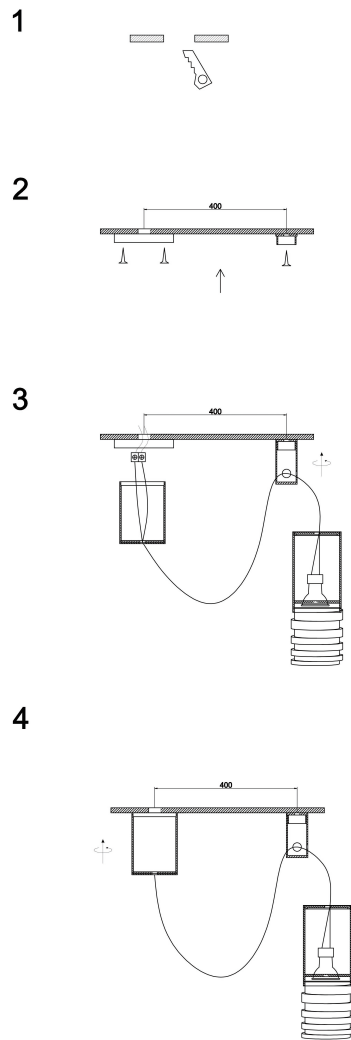

# Instruction

P025PL-01W

1 x GU10 (40W)

Model: P025PL-01W  
Collection: Pendant  
Series: Kinzo

Ceiling Lamps