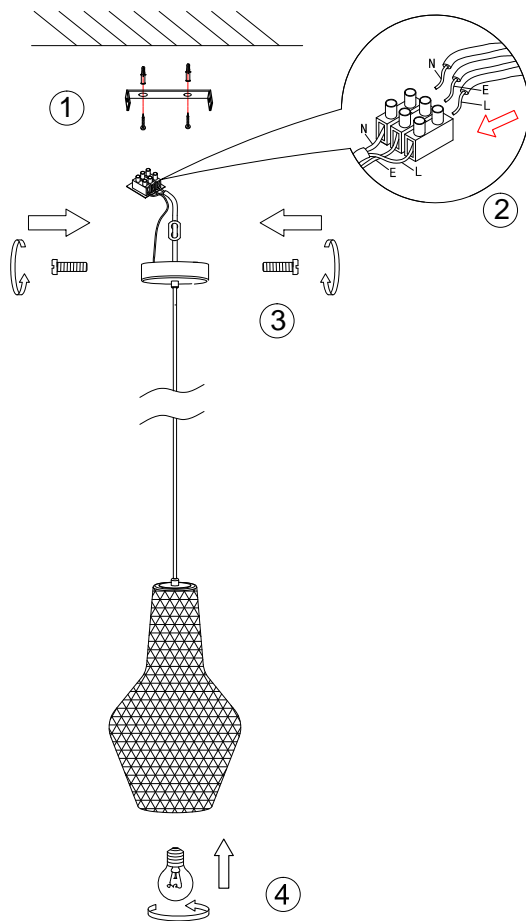

Instruction

P042PL-01B

1 x E27 (40W)

Model: P042PL-01B
Collection: Pendant
Series: Tommy

Ceiling Lamps