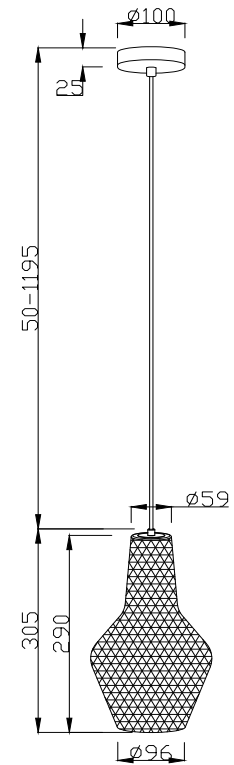

Instruction

P042PL-01B

1 x E27 (40W)

Model: P042PL-01B
Collection: Pendant
Series: Tommy

Ceiling Lamps