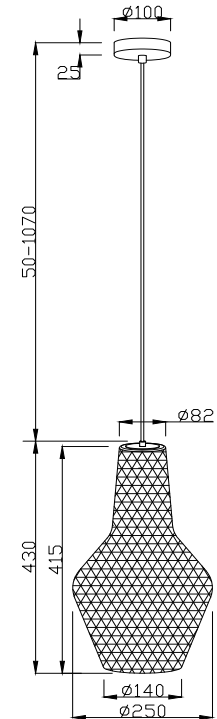

Instruction

P044PL-01B

1 x E27 (40W)

Model: P044PL-01B
Collection: Pendant
Series: Tommy

Ceiling Lamps