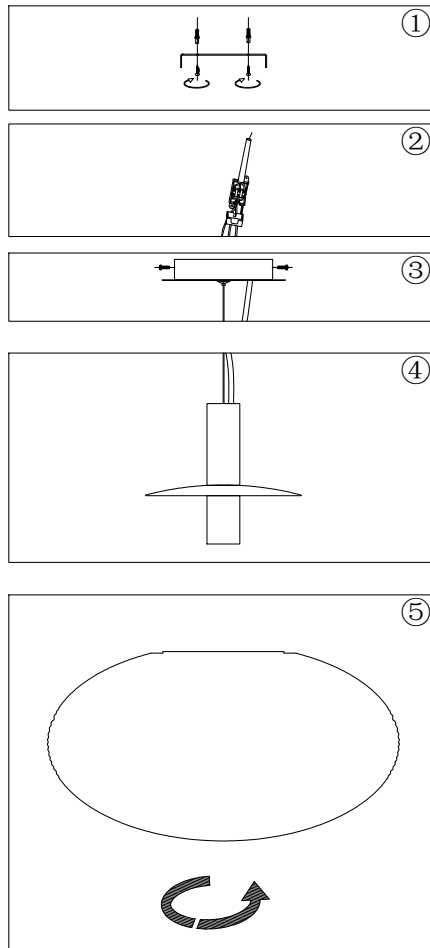

Instruction

P062PL-01GR

1 x E27 (60W)

Recommended to use with LED bulbs

Model: P062PL-01GR

Collection: Pendant

Series: Perlas

Pendant Lamps