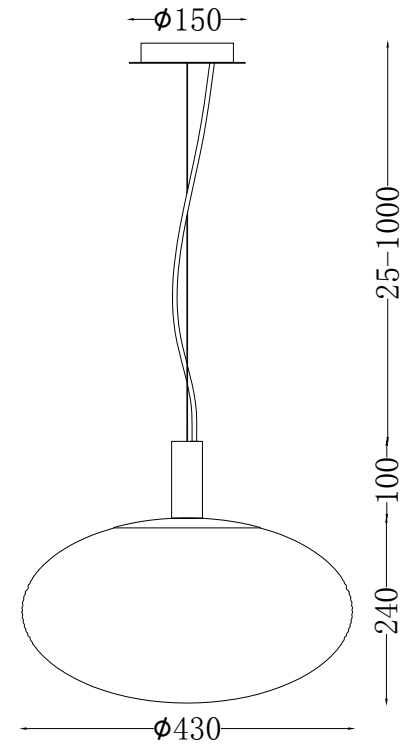

Instruction

P062PL-01GR

1 x E27 (60W)

Recommended to use with LED bulbs

Model: P062PL-01GR

Collection: Pendant

Series: Perlas

Pendant Lamps