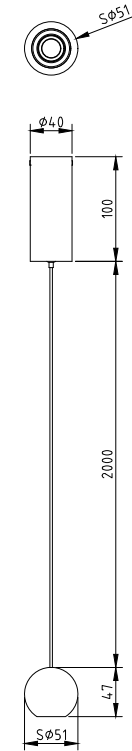

Instruction

P067PL-L5B3K

MAX 5W
300 Lumen

Model: P067PL-L5B3K
Collection: Pendant
Series: Harmat

Pendant Lamps