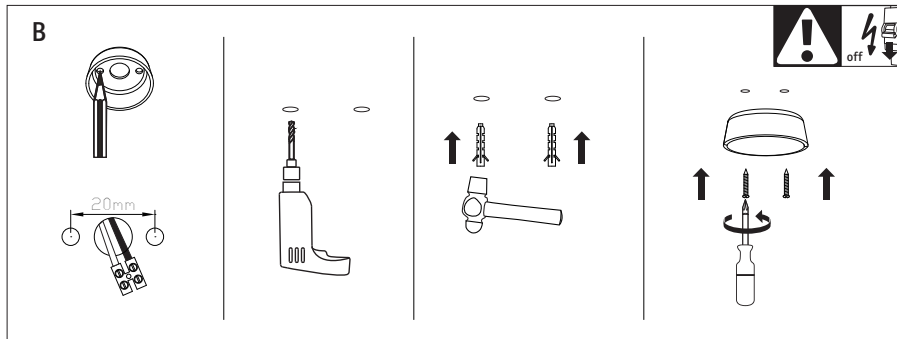

Instruction

P067PL-L5B3K

MAX 5W
300 Lumen

Model: P067PL-L5B3K
Collection: Pendant
Series: Harmat

Pendant Lamps