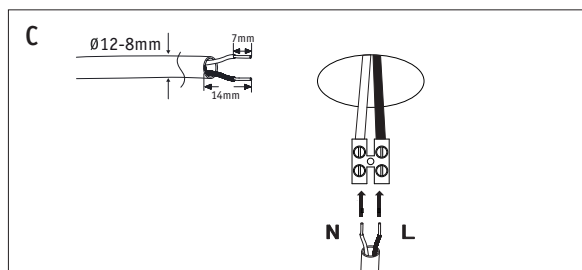

Instruction

P067PL-L5CH3K

MAX 5W
300 Lumen

Model: P067PL-L5CH3K
Collection: Pendant
Series: Harmat

Pendant Lamps