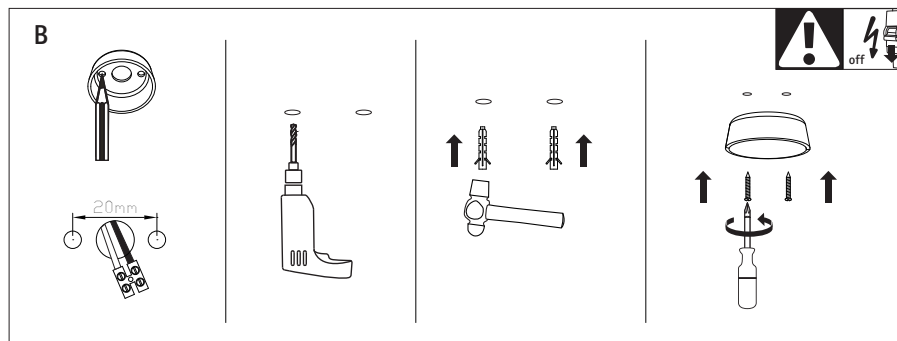

Instruction

P067PL-L5CH3K

MAX 5W
300 Lumen

Model: P067PL-L5CH3K
Collection: Pendant
Series: Harmat

Pendant Lamps