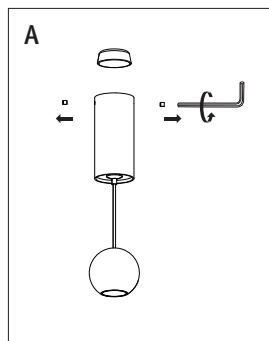

Instruction

P067PL-L5CH3K

MAX 5W
300 Lumen

Model: P067PL-L5CH3K
Collection: Pendant
Series: Harmat

Pendant Lamps