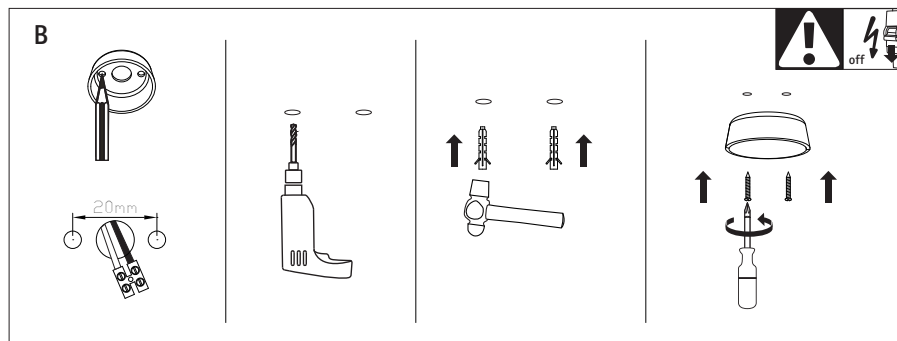

Instruction

P067PL-L5G3K

MAX 5W
300 Lumen

Model: P067PL-L5G3K
Collection: Pendant
Series: Harmat

Pendant Lamps