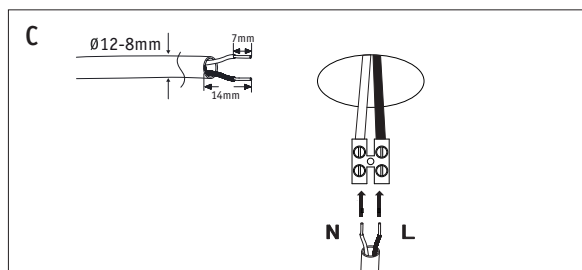

Instruction

P067PL-L5G3K

MAX 5W
300 Lumen

Model: P067PL-L5G3K
Collection: Pendant
Series: Harmat

Pendant Lamps