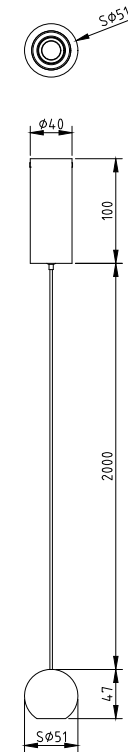

Instruction

P067PL-L5G3K

MAX 5W
300 Lumen

Model: P067PL-L5G3K
Collection: Pendant
Series: Harmat

Pendant Lamps