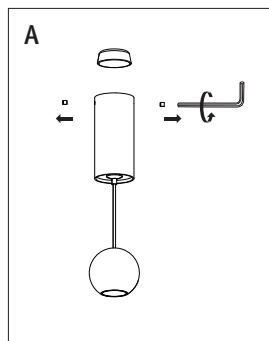

Instruction

P067PL-L5G3K

MAX 5W
300 Lumen

Model: P067PL-L5G3K
Collection: Pendant
Series: Harmat

Pendant Lamps