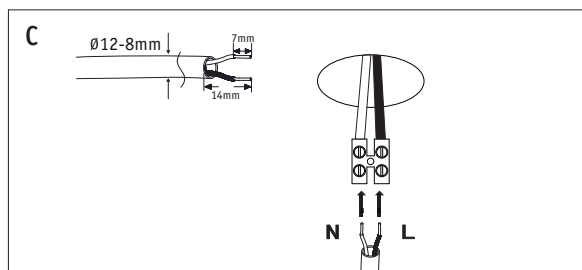

Instruction

P067PL-L5GF3K

MAX 5W
300 Lumen

Model: P067PL-L5GF3K
Collection: Pendant
Series: Harmat

Pendant Lamps