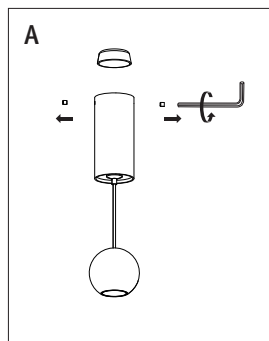

Instruction

P067PL-L5GF3K

MAX 5W
300 Lumen

Model: P067PL-L5GF3K
Collection: Pendant
Series: Harmat

Pendant Lamps