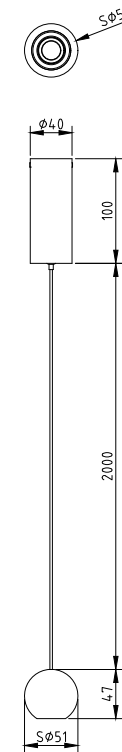

Instruction

P067PL-L5GF3K

MAX 5W
300 Lumen

Model: P067PL-L5GF3K
Collection: Pendant
Series: Harmat

Pendant Lamps