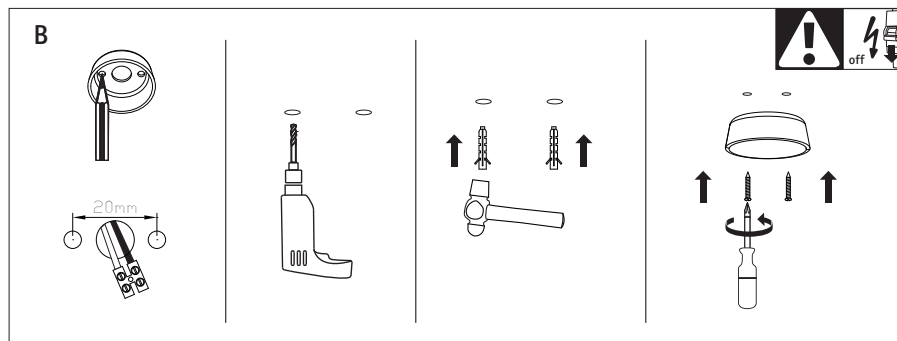

Instruction

P067PL-L5GF3K

MAX 5W
300 Lumen

Model: P067PL-L5GF3K
Collection: Pendant
Series: Harmat

Pendant Lamps