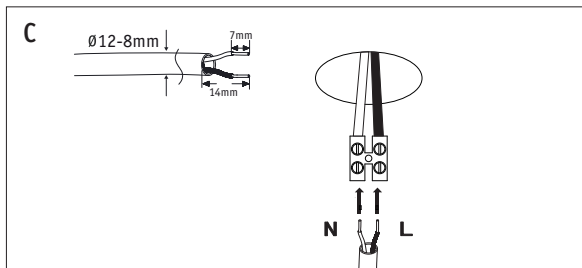

Instruction

P067PL-L5W3K

MAX 5W
300 Lumen

Model: P067PL-L5W3K
Collection: Pendant
Series: Harmat

Pendant Lamps