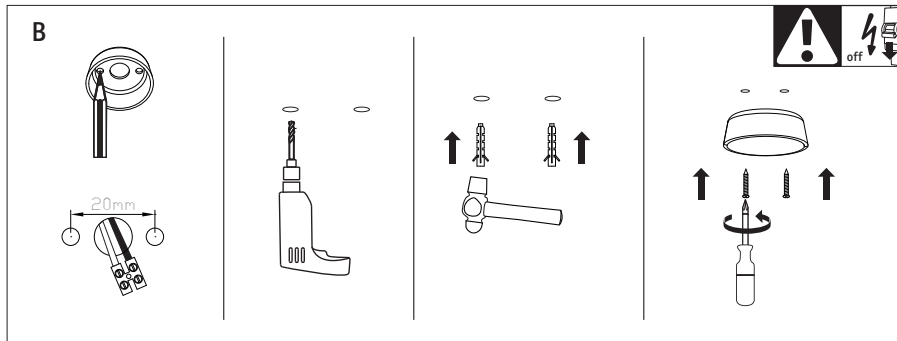

Instruction

P067PL-L5W3K

MAX 5W
300 Lumen

Model: P067PL-L5W3K
Collection: Pendant
Series: Harmat

Pendant Lamps