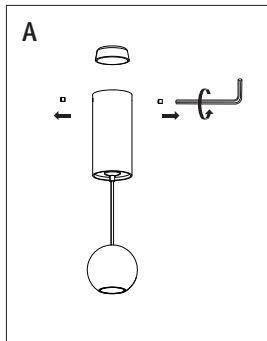

Instruction

P067PL-L5W3K

MAX 5W
300 Lumen

Model: P067PL-L5W3K
Collection: Pendant
Series: Harmat

Pendant Lamps