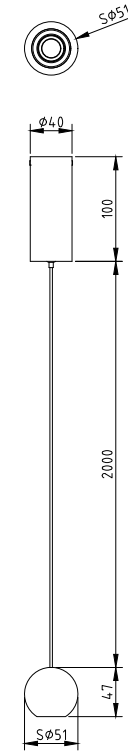

Instruction

P067PL-L5W3K

MAX 5W
300 Lumen

Model: P067PL-L5W3K
Collection: Pendant
Series: Harmat

Pendant Lamps