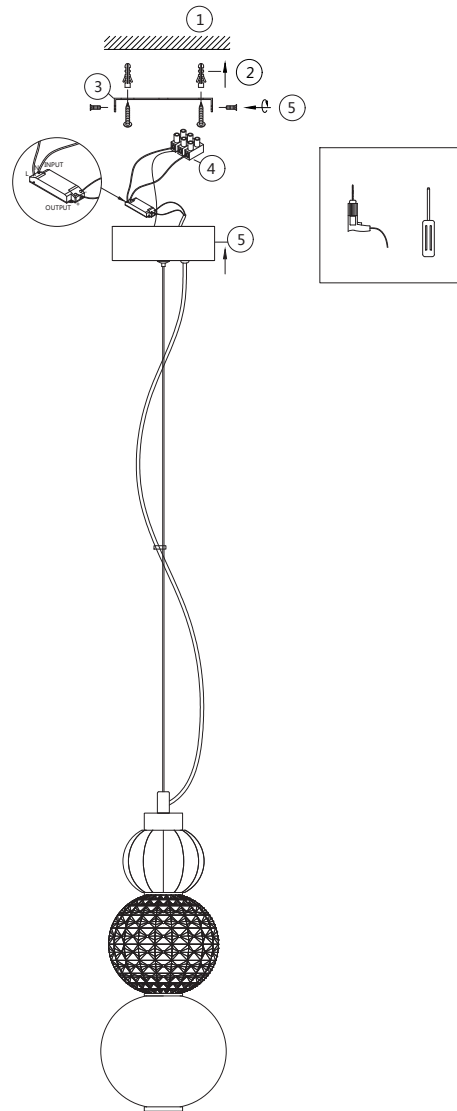

Instruction

P069PL-L16CH3K

MAX 16W
800 Lumen

Model: P069PL-L16CH3K
Collection: Pendant
Series: Collar

Pendant Lamps