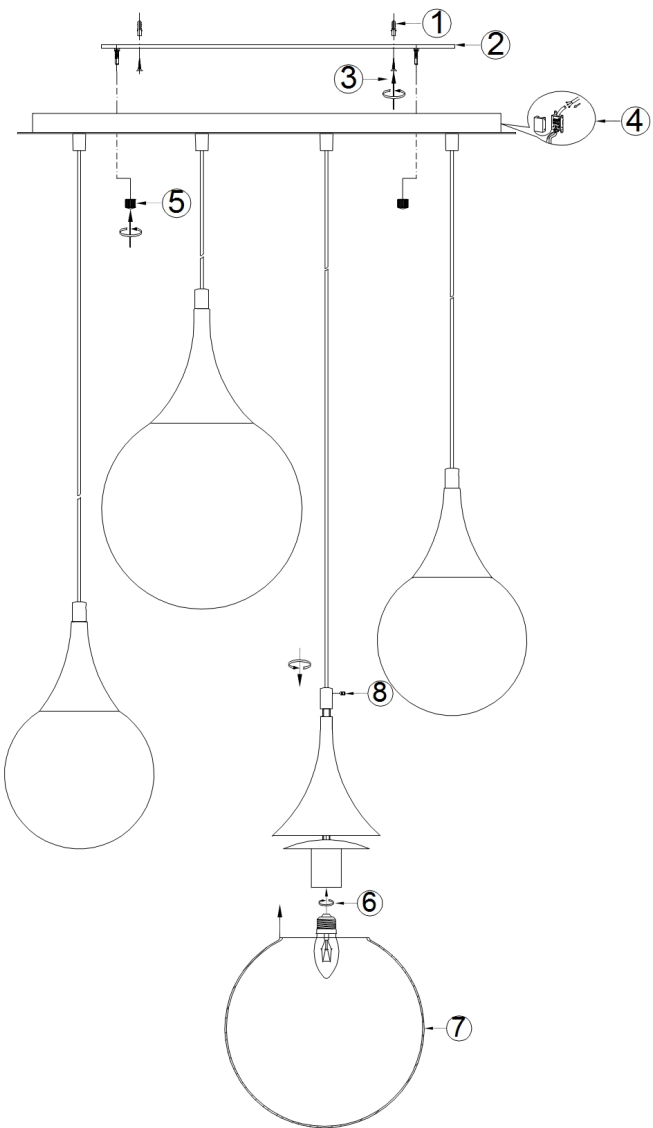

Instruction

Collection: PENDANT
Series: DEWDROP
Model: P225-PL-150-N
Ceiling

- Ceiling

4 x E27 (8W)

MAYTONI
DECORATIVE LIGHTING

www.maytoni.de