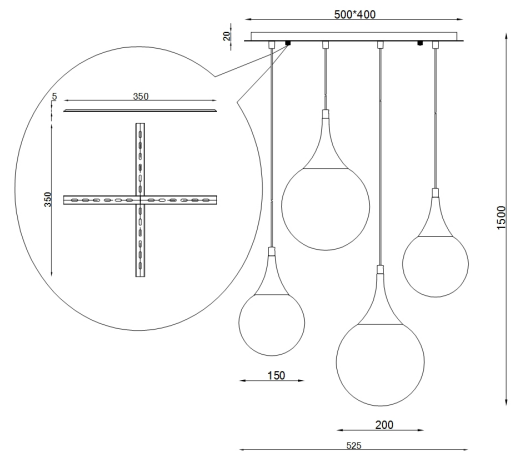

Instruction

Collection: PENDANT
Series: DEWDROP
Model: P225-PL-150-N
Ceiling

- Ceiling

4 x E27 (8W)

MAYTONI
DECORATIVE LIGHTING

www.maytoni.de