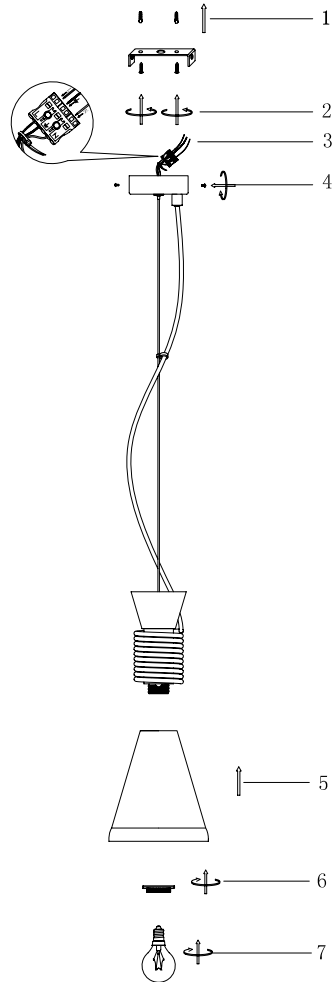

## P536PL-01BL

1 x E14 (40W)

Model: P536PL-01BL  
Collection: Pendant  
Series: California

Pendant Lamps