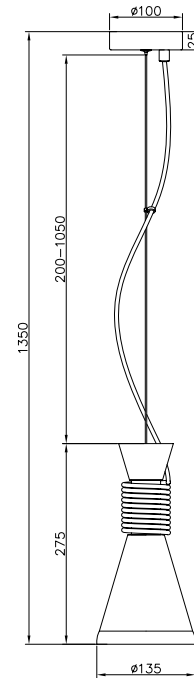

## P536PL-01BL

1 x E14 (40W)

Model: P536PL-01BL  
Collection: Pendant  
Series: California

Pendant Lamps