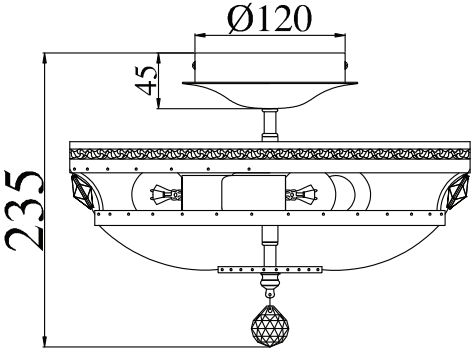

Instruction

Collection: Diamant crystal
Series: Ottilia
Model: P700-PT35-N
Suspended

3 x E14 (60w)

MAYTONI
DECORATIVE LIGHTING

www.maytoni.de