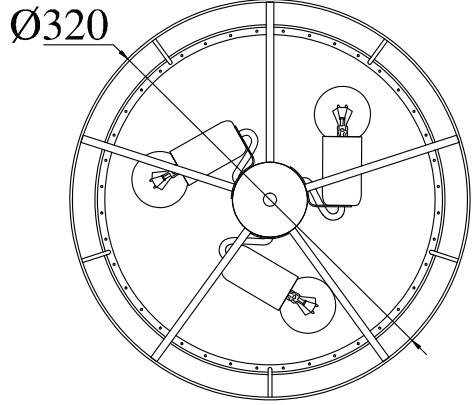

Instruction

Collection: Diamant crystal
Series: Ottilia
Model: P700-PT35-N
Suspended

3 x E14 (60w)

MAYTONI
DECORATIVE LIGHTING

www.maytoni.de