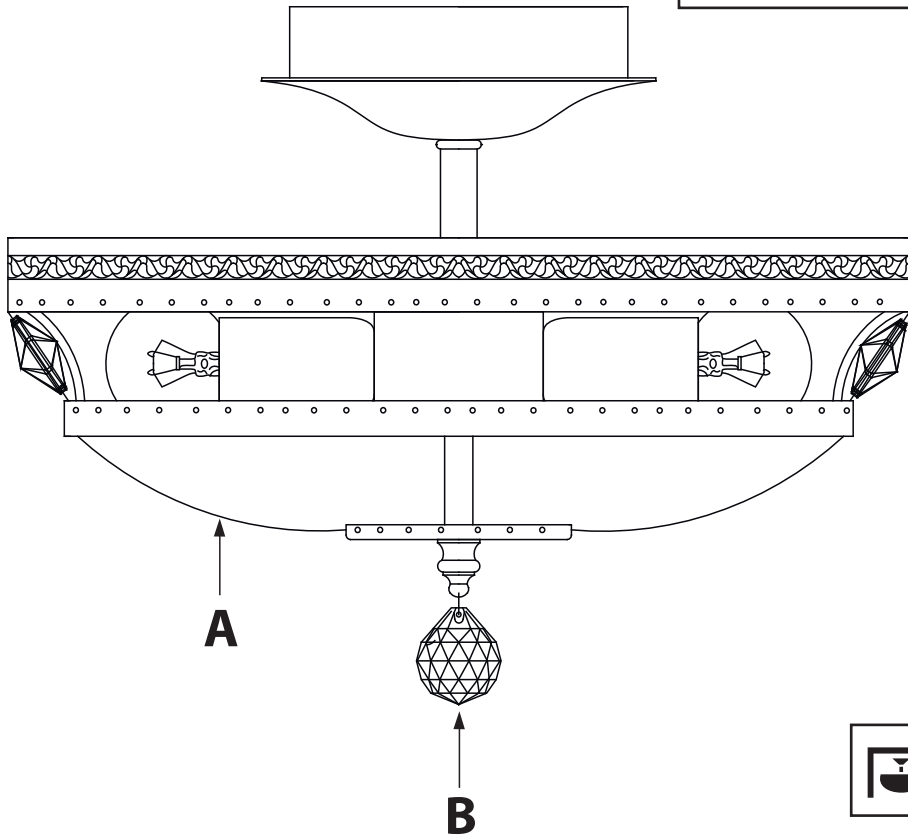

Instruction

Collection: Diamant crystal
Series: Ottilia
Model: P700-PT35-N
Suspended

3 x E14 (60w)

MAYTONI
DECORATIVE LIGHTING

www.maytoni.de