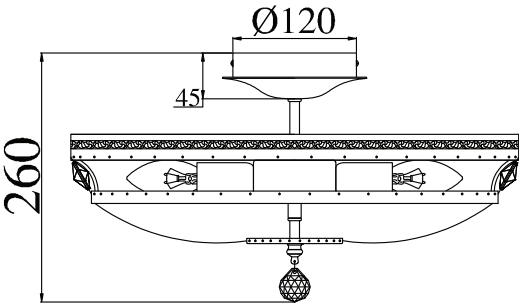

Instruction

Collection: Diamant crystal
Series: Ottilia
Model: P700-PT45-N
Suspended

6 x E14 (60w)

MAYTONI
DECORATIVE LIGHTING

www.maytoni.de