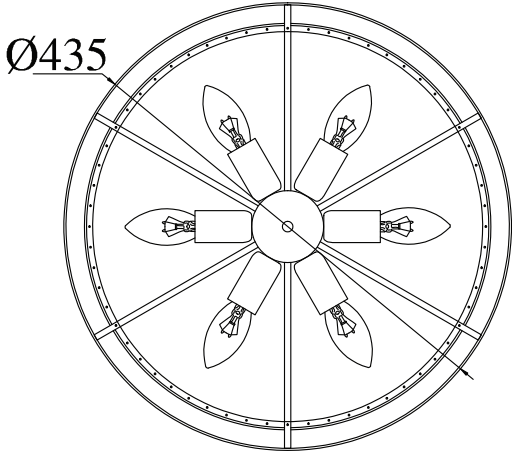

Instruction

Collection: Diamant crystal
Series: Ottilia
Model: P700-PT45-N
Suspended

6 x E14 (60w)

MAYTONI
DECORATIVE LIGHTING

www.maytoni.de