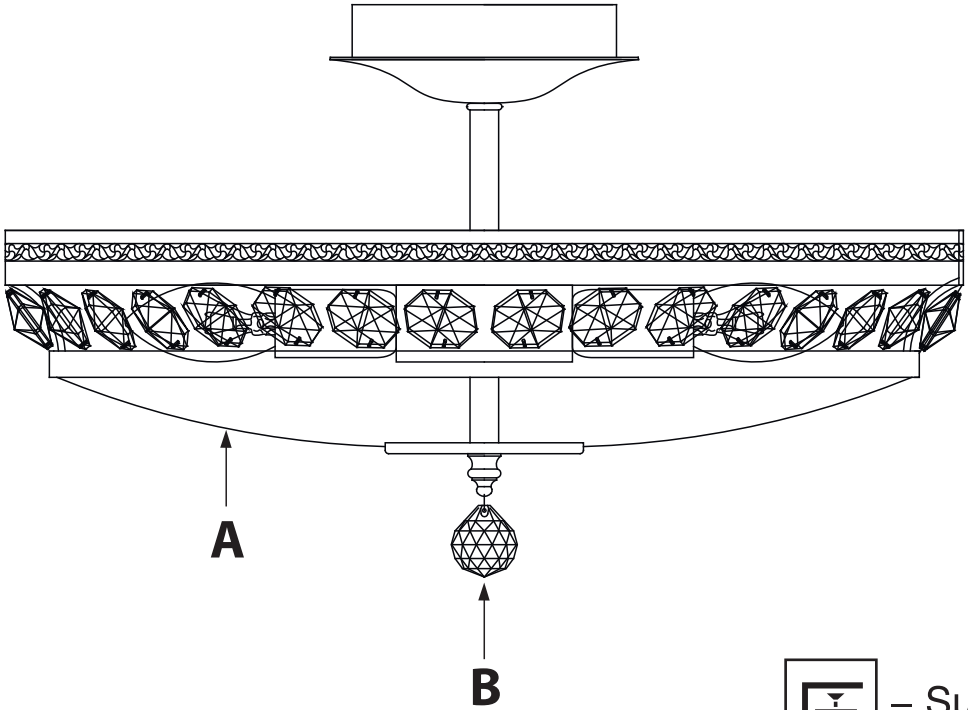

Instruction

Collection: Diamant crystal
Series: Ottilia
Model: P700-PT45-N
Suspended

6 x E14 (60w)

MAYTONI
DECORATIVE LIGHTING

www.maytoni.de