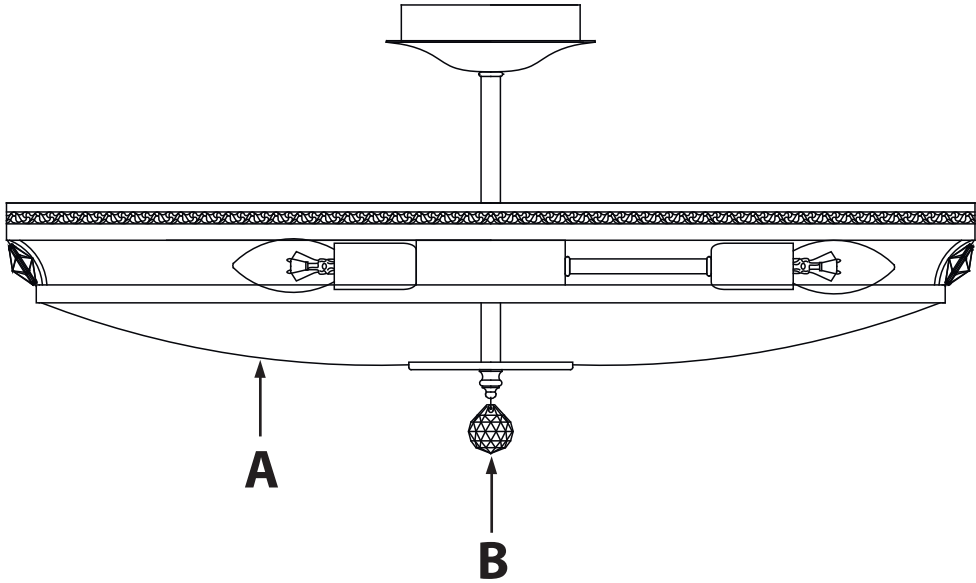

# Instruction

Collection: Diamant crystal  
Series: Otilia  
Model: P700-PT60-G  
Suspended

12 x E14 (60w)

**MAYTONI**  
DECORATIVE LIGHTING

[www.maytoni.de](http://www.maytoni.de)