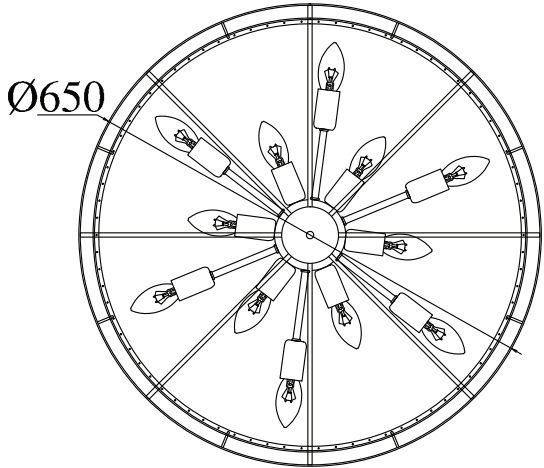

# Instruction

Collection: Diamant crystal  
Series: Otilia  
Model: P700-PT60-G  
Suspended

12 x E14 (60w)

**MAYTONI**  
DECORATIVE LIGHTING

[www.maytoni.de](http://www.maytoni.de)