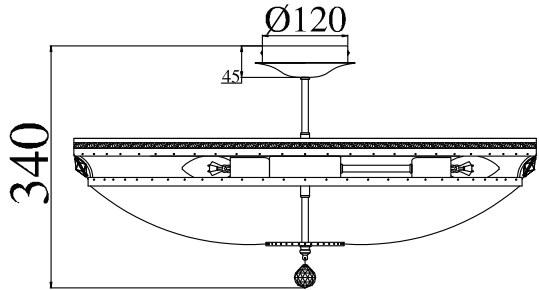

# Instruction

Collection: Diamant crystal  
Series: Otilia  
Model: P700-PT60-G  
Suspended

12 x E14 (60w)

**MAYTONI**  
DECORATIVE LIGHTING

[www.maytoni.de](http://www.maytoni.de)