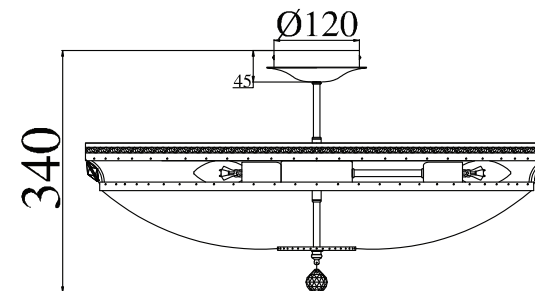

Instruction

Collection: Diamant crystal
Series: Otilia
Model: P700-PT60-N
Suspended

– Suspended

12 x E14 (60w)

MAYTONI
DECORATIVE LIGHTING

www.maytoni.de