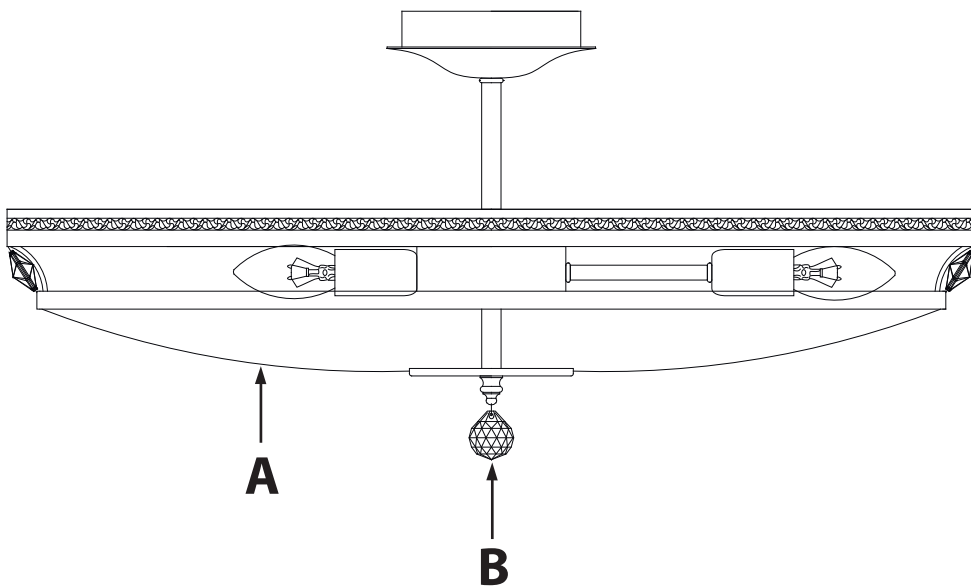

Instruction

Collection: Diamant crystal
Series: Otilia
Model: P700-PT60-N
Suspended

– Suspended

12 x E14 (60w)

MAYTONI
DECORATIVE LIGHTING

www.maytoni.de