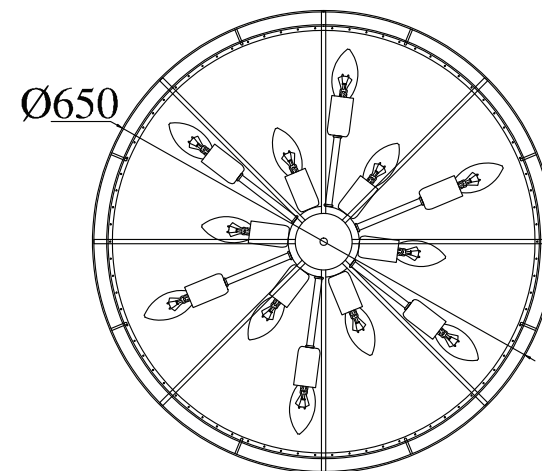

Instruction

Collection: Diamant crystal
Series: Otilia
Model: P700-PT60-N
Suspended

– Suspended

12 x E14 (60w)

MAYTONI
DECORATIVE LIGHTING

www.maytoni.de