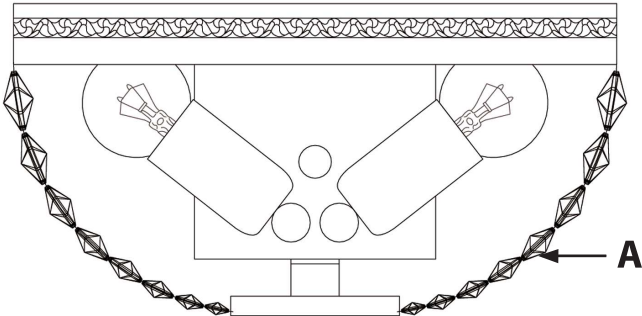

Instruction

Collection: Diamant crystal
Series: Ottilia
Model: P700-WB1-G
Wall-mounted

– Wall-mounted

2 x E14 (60w)

MAYTONI
DECORATIVE LIGHTING

www.maytoni.de