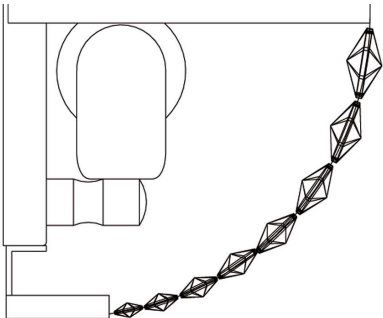

Instruction

Collection: Diamant crystal
Series: Ottilia
Model: P700-WB1-G
Wall-mounted

– Wall-mounted

2 x E14 (60w)

MAYTONI
DECORATIVE LIGHTING

www.maytoni.de