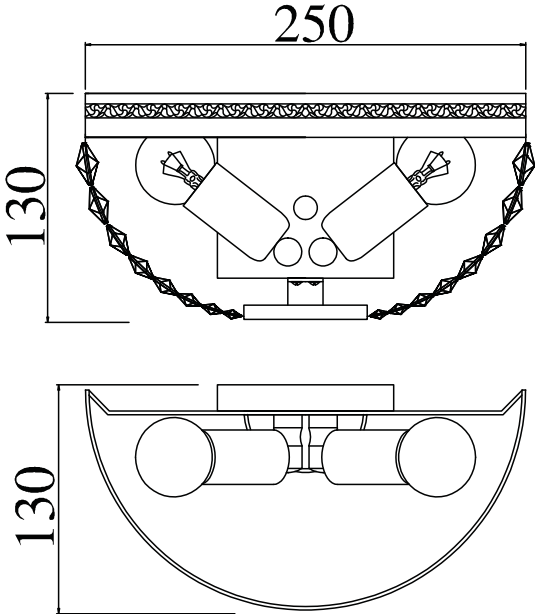

Instruction

Collection: Diamant crystal
Series: Ottilia
Model: P700-WB1-G
Wall-mounted

– Wall-mounted

2 x E14 (60w)

MAYTONI
DECORATIVE LIGHTING

www.maytoni.de