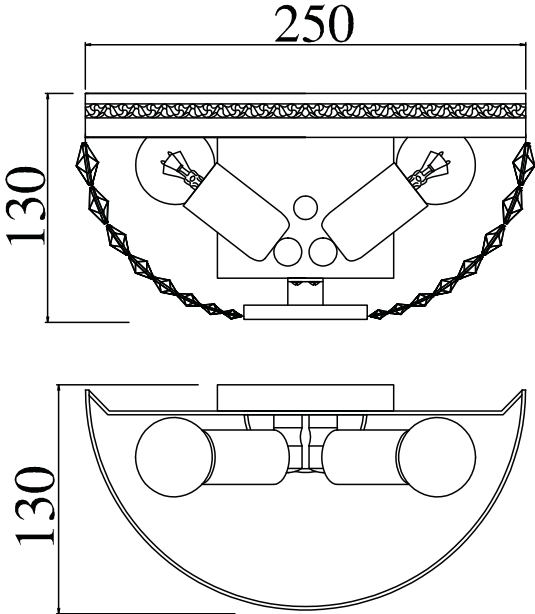

Instruction

Collection: Diamant crystal
Series: Ottilia
Model: P700-WB1-N
Wall-mounted

– Wall-mounted

2 x E14 (60w)

MAYTONI
DECORATIVE LIGHTING

www.maytoni.de