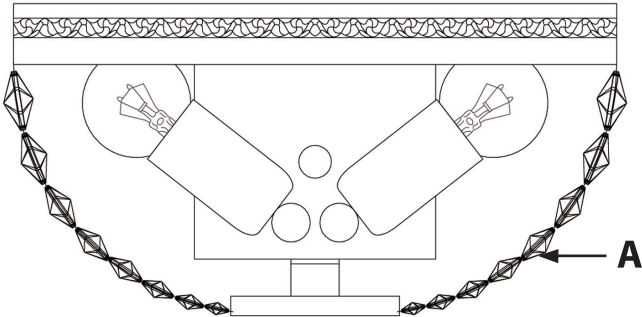

Instruction

Collection: Diamant crystal
Series: Ottilia
Model: P700-WB1-N
Wall-mounted

– Wall-mounted

2 x E14 (60w)

MAYTONI
DECORATIVE LIGHTING

www.maytoni.de