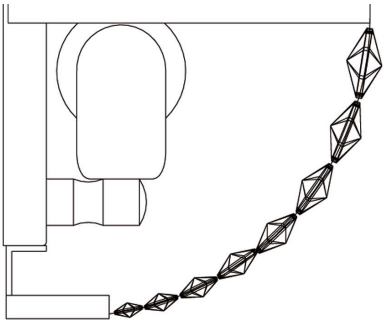

Instruction

Collection: Diamant crystal
Series: Ottilia
Model: P700-WB1-N
Wall-mounted

– Wall-mounted

2 x E14 (60w)

MAYTONI
DECORATIVE LIGHTING

www.maytoni.de