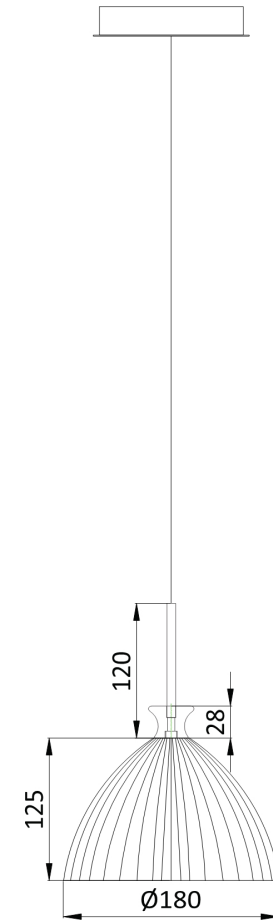

# Instruction

Collection: PENDANT  
Series: CANOU  
Model: P702-PL-01-W  
Ceiling

⑥

- Ceiling

1 x E27 (40W)

**MAYTONI**  
DECORATIVE LIGHTING

[www.maytoni.de](http://www.maytoni.de)