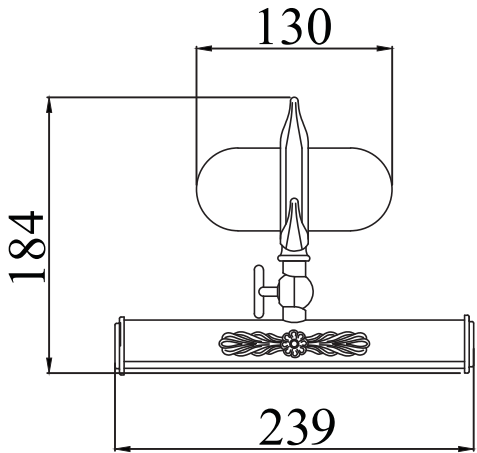

Instruction

Collection: Picture
Series: Raphael
Model: PIC113-01-R
Illumination for pictures

– Illumination for pictures

1 x E14 (25w)

MAYTONI
DECORATIVE LIGHTING

www.maytoni.de