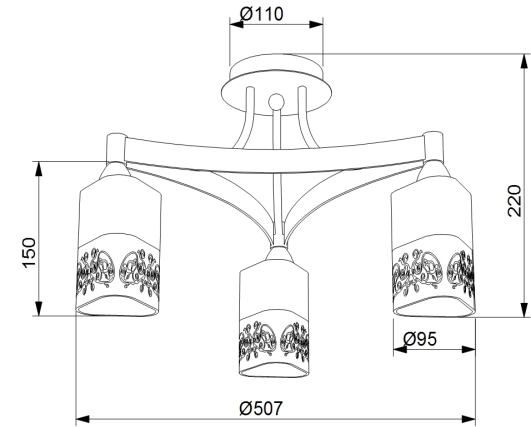

Instruction

Collection: ROYAL CLASSIC
Series: TASMANIA
Model: RC003-CL-03-R
Ceiling

- Ceiling

3 x E14 (40W)

MAYTONI
DECORATIVE LIGHTING

www.maytoni.de