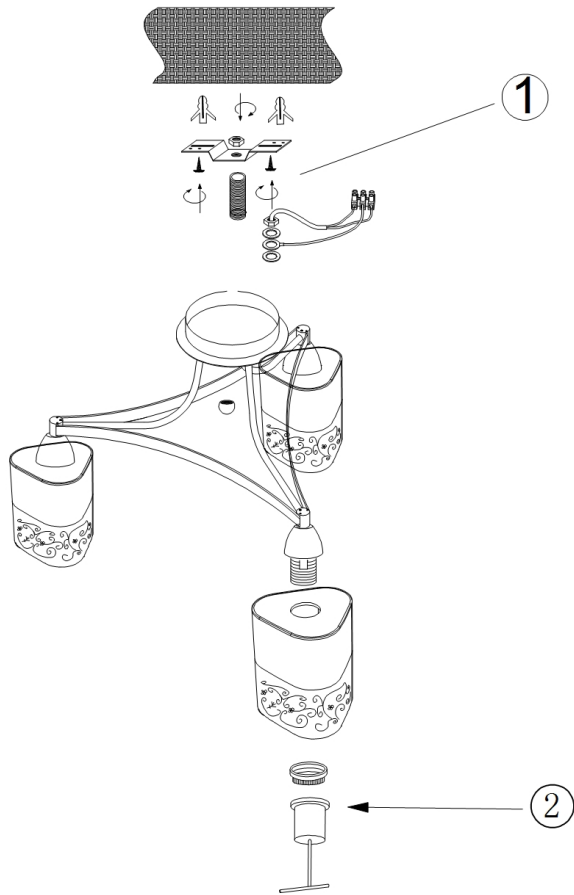

Instruction

Collection: ROYAL CLASSIC
Series: TASMANIA
Model: RC003-CL-03-R
Ceiling

- Ceiling

3 x E14 (40W)

MAYTONI
DECORATIVE LIGHTING

www.maytoni.de