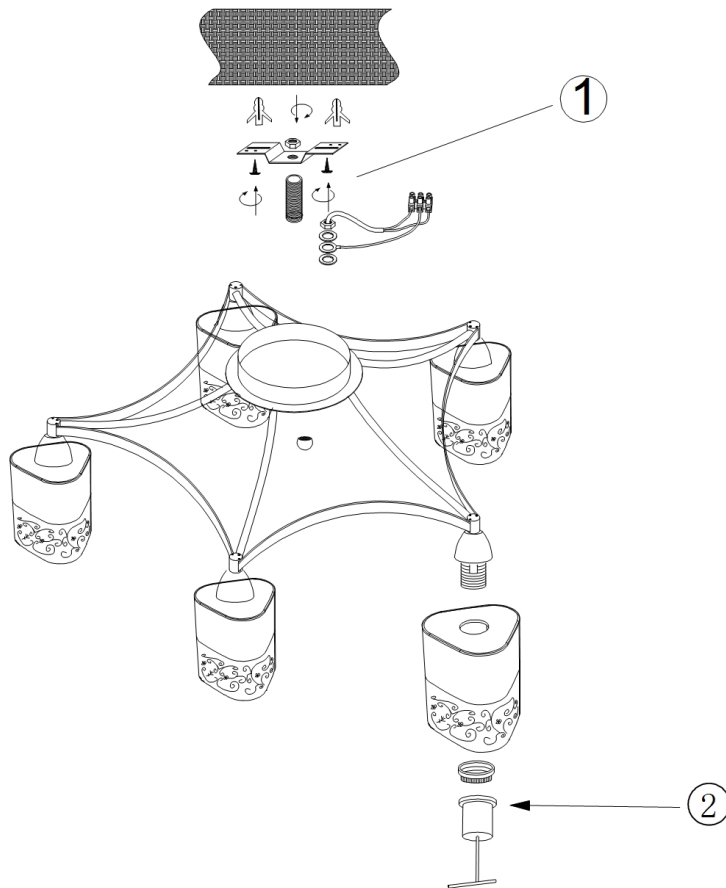

# Instruction

Collection: ROYAL CLASSIC  
Series: TASMANIA  
Model: RC003-CL-05-R  
Ceiling

- Ceiling

5 x E14 (40W)

**MAYTONI**  
DECORATIVE LIGHTING

[www.maytoni.de](http://www.maytoni.de)