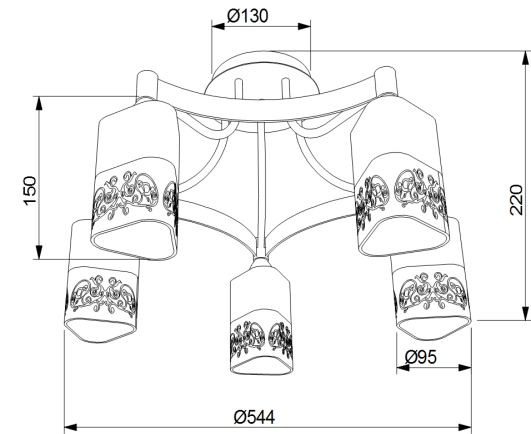

# Instruction

Collection: ROYAL CLASSIC  
Series: TASMANIA  
Model: RC003-CL-05-R  
Ceiling

- Ceiling

5 x E14 (40W)

**MAYTONI**  
DECORATIVE LIGHTING

[www.maytoni.de](http://www.maytoni.de)