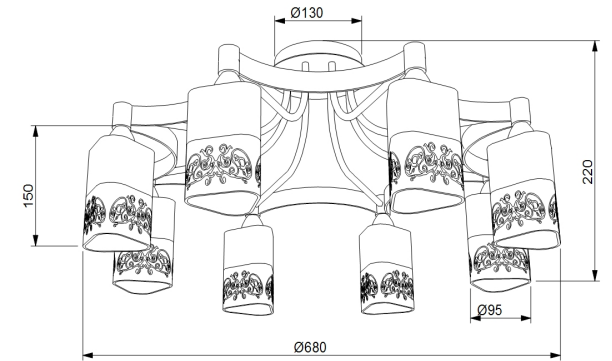

Instruction

Collection: ROYAL CLASSIC
Series: TASMANIA
Model: RC003-CL-08-R
Ceiling

- Ceiling

8 x E14 (40W)

MAYTONI
DECORATIVE LIGHTING

www.maytoni.de