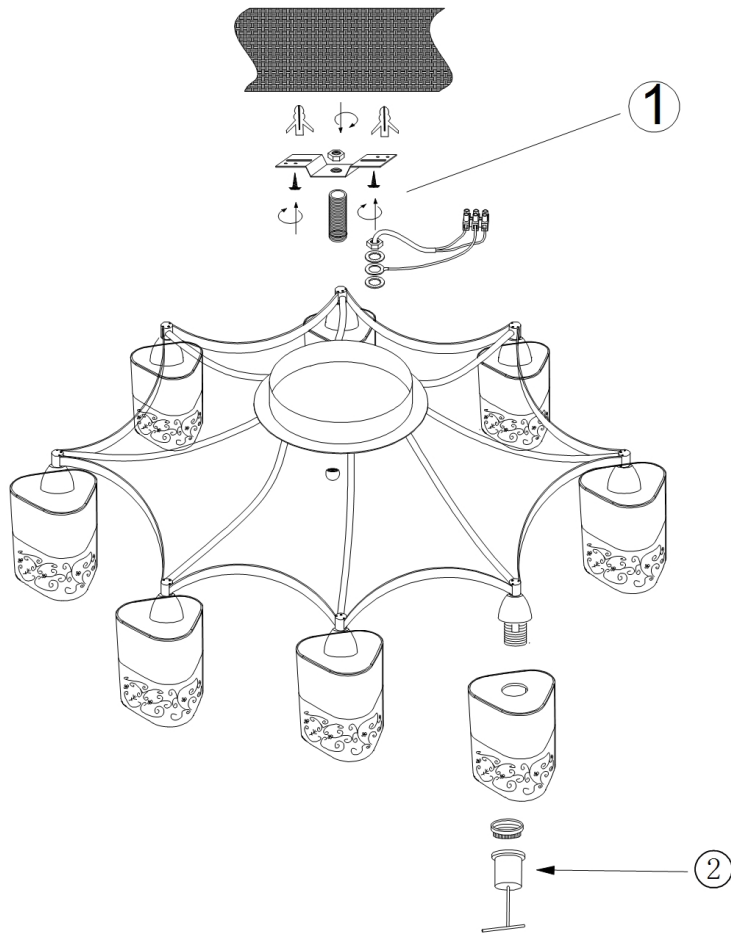

Instruction

Collection: ROYAL CLASSIC
Series: TASMANIA
Model: RC003-CL-08-R
Ceiling

- Ceiling

8 x E14 (40W)

MAYTONI
DECORATIVE LIGHTING

www.maytoni.de