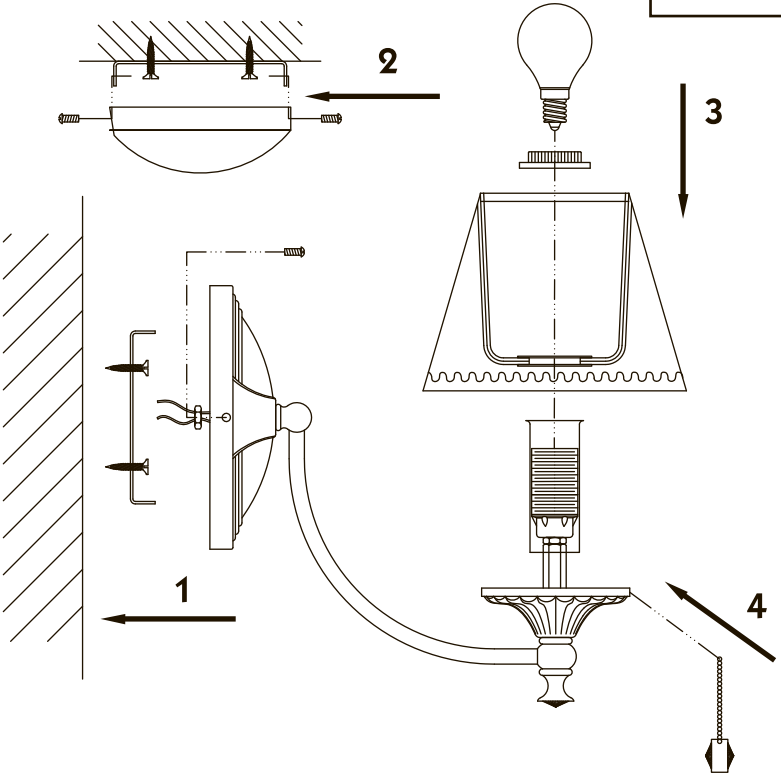

# Instruction

Collection: Royal Classic  
Series: Vals  
Model: RC098-TL-01-R  
Wall Lamps

 - Wall Lamps

  
1 x E14 (40w)

**MAYTONI**  
DECORATIVE LIGHTING

[www.maytoni.de](http://www.maytoni.de)