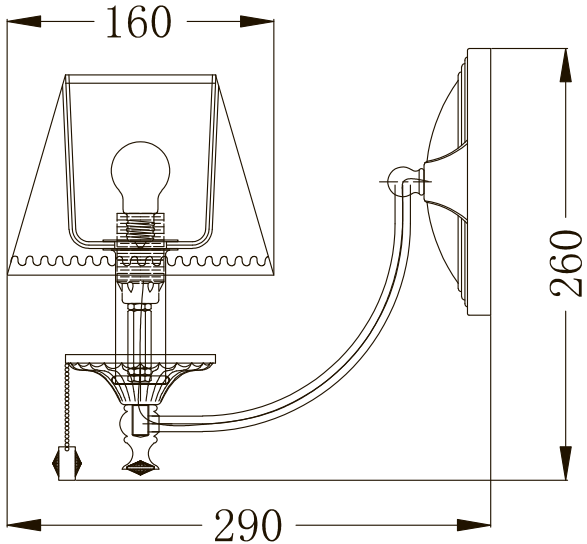

# Instruction

Collection: Royal Classic  
Series: Vals  
Model: RC098-TL-01-R  
Wall Lamps

 - Wall Lamps

  
1 x E14 (40w)

**MAYTONI**  
DECORATIVE LIGHTING

[www.maytoni.de](http://www.maytoni.de)