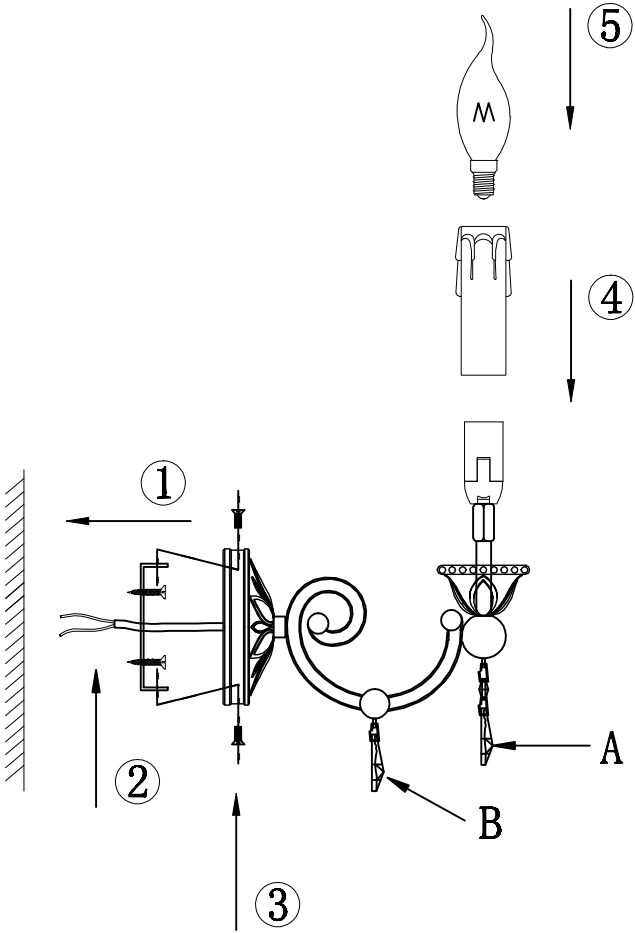

# Instruction

Collection: Royal Classic  
Series: Francis  
Model: RC141-WL-01-G  
Wall Lamps

A=1  
B=1

– Wall Lamps

1 x E14 (60w)

**MAYTONI**  
DECORATIVE LIGHTING

[www.maytoni.de](http://www.maytoni.de)