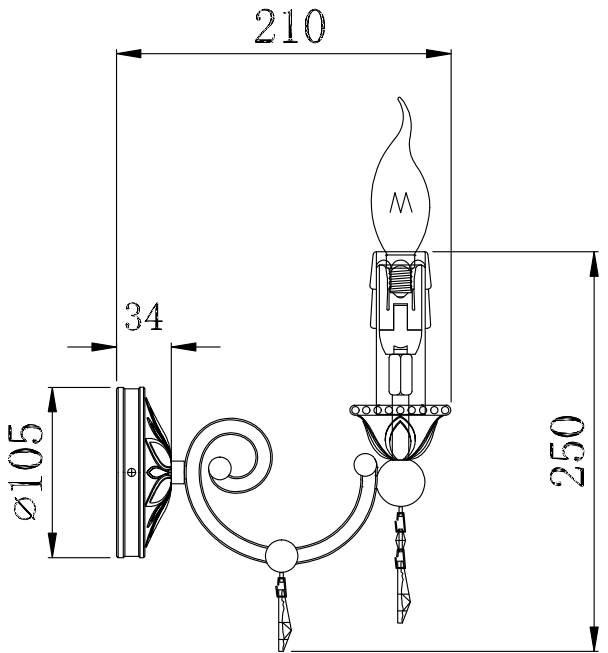

# Instruction

Collection: Royal Classic  
Series: Francis  
Model: RC141-WL-01-G  
Wall Lamps

A=1  
B=1

– Wall Lamps

1 x E14 (60w)

**MAYTONI**  
DECORATIVE LIGHTING

[www.maytoni.de](http://www.maytoni.de)