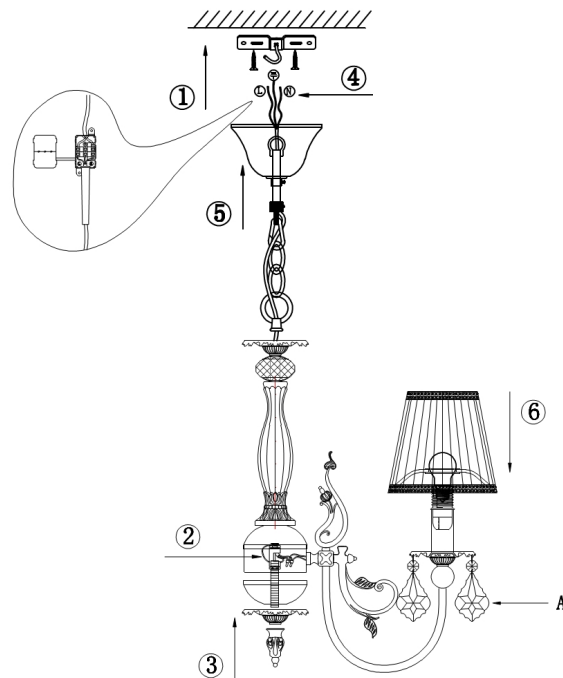

# Instruction

Collection: ROYAL CLASSIC

Series: LATONA

Model: RC301-PL-06-R

Ceiling

A=24

- Ceiling

6 x E14 (40W)