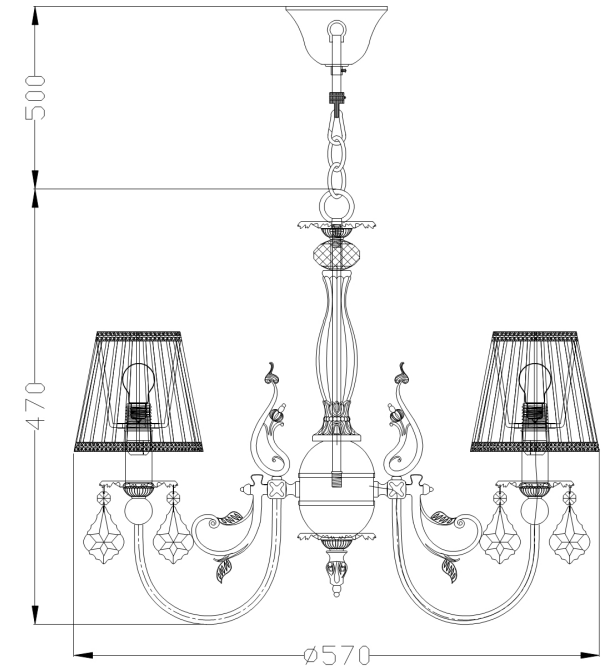

# Instruction

Collection: ROYAL CLASSIC

Series: LATONA

Model: RC301-PL-06-R

Ceiling

A=24

- Ceiling

6 x E14 (40W)