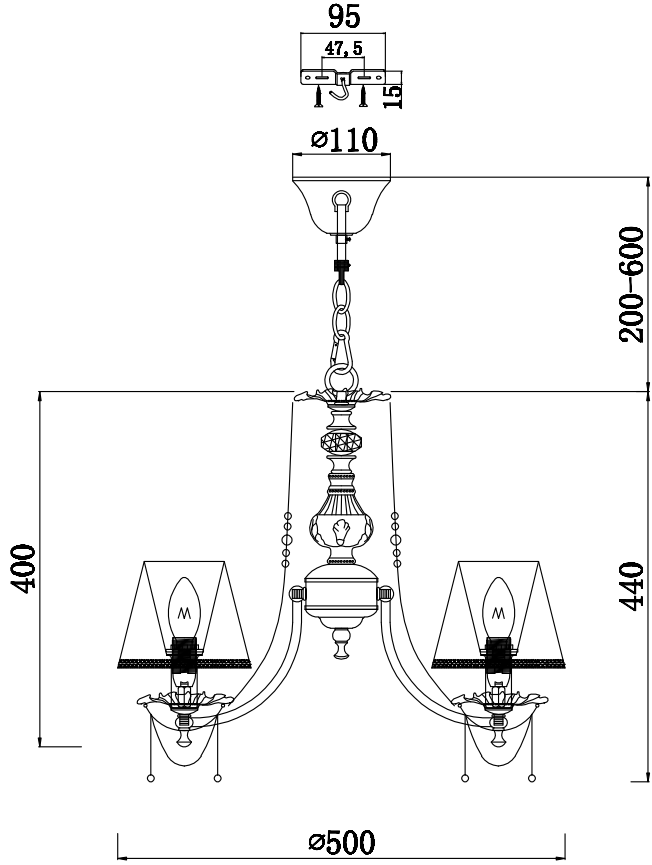

# Instruction

Collection: Royal Classic  
Series: Rapsodi  
Model: RC305-PL-05-R  
Pendant lamp

 – Pendant lamp

  
5 x E14 (40w)

**MAYTONI**  
DECORATIVE LIGHTING  
[www.maytoni.de](http://www.maytoni.de)