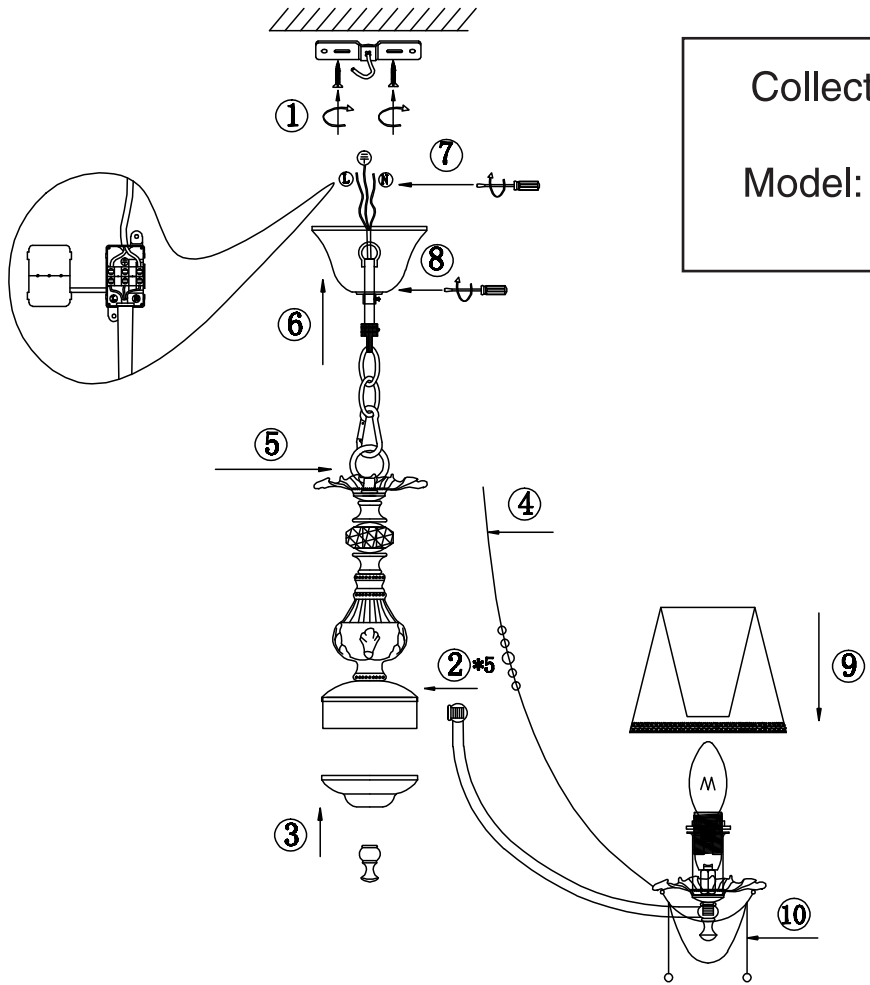

# Instruction

Collection: Royal Classic  
Series: Rapsodi  
Model: RC305-PL-05-R  
Pendant lamp

 – Pendant lamp

  
5 x E14 (40w)

**MAYTONI**  
DECORATIVE LIGHTING  
[www.maytoni.de](http://www.maytoni.de)