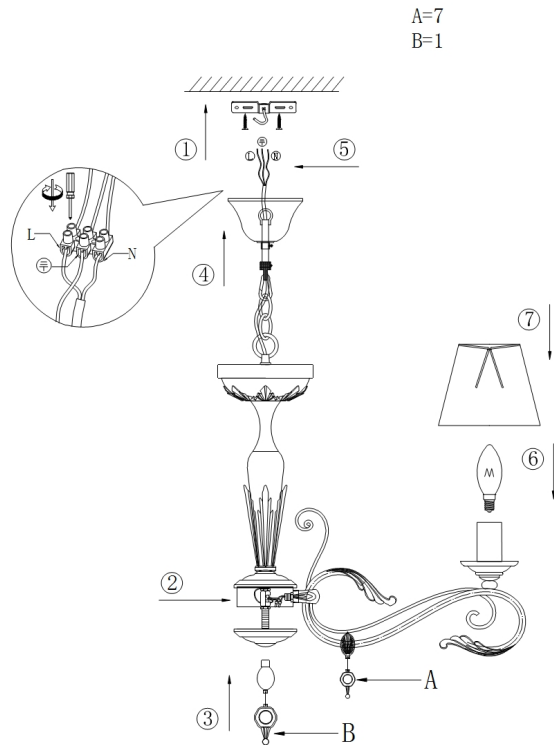

Instruction

Collection: ROYAL CLASSIC

Series: FRANCESCO

Model: RC332-PL-07-R

Ceiling

- Ceiling

7 x E14 (40W)

MAYTONI
DECORATIVE LIGHTING