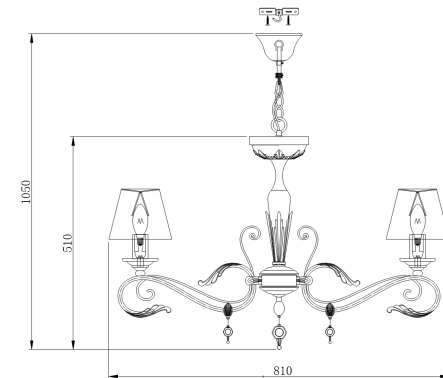

Instruction

Collection: ROYAL CLASSIC

Series: FRANCESCO

Model: RC332-PL-07-R

Ceiling

- Ceiling

7 x E14 (40W)

MAYTONI
DECORATIVE LIGHTING