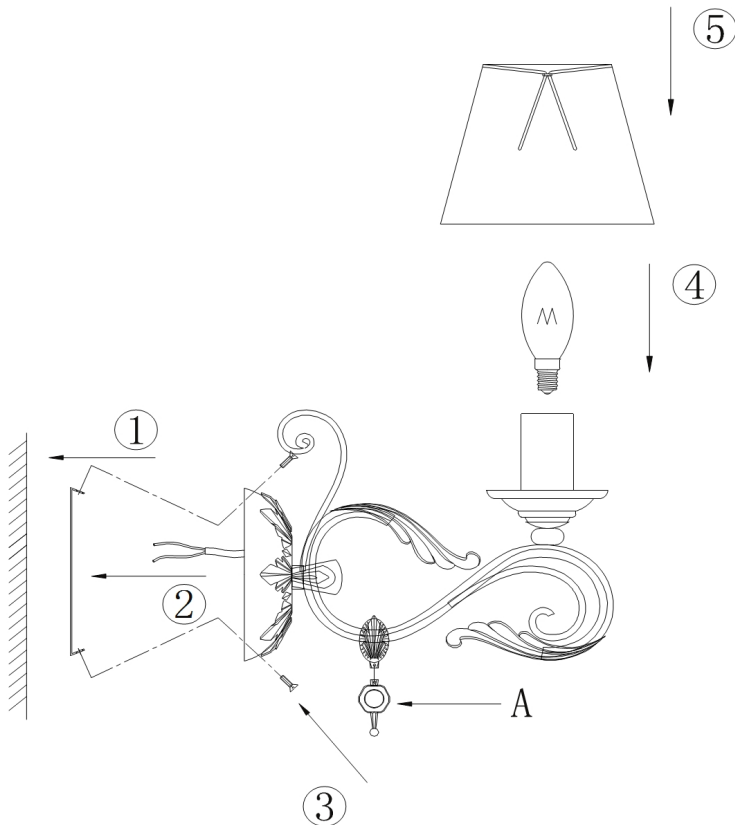

# Instruction

Collection: ROYAL CLASSIC

Series: FRANCESCO

Model: RC332-WL-01-R

Wall-mounted

A=1pc

- Wall-mounted

1 x E14 (40W)