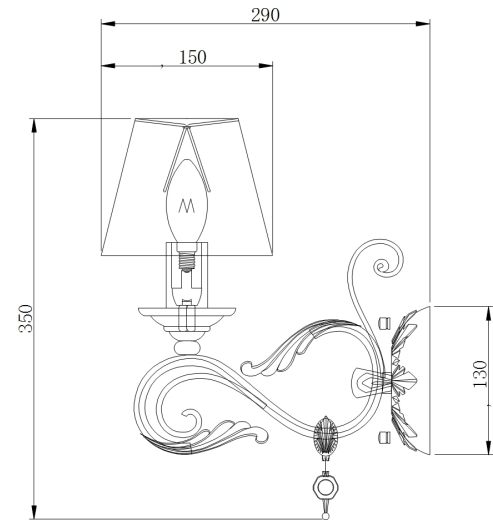

# Instruction

Collection: ROYAL CLASSIC

Series: FRANCESCO

Model: RC332-WL-01-R

Wall-mounted

A=1pc

- Wall-mounted

1 x E14 (40W)