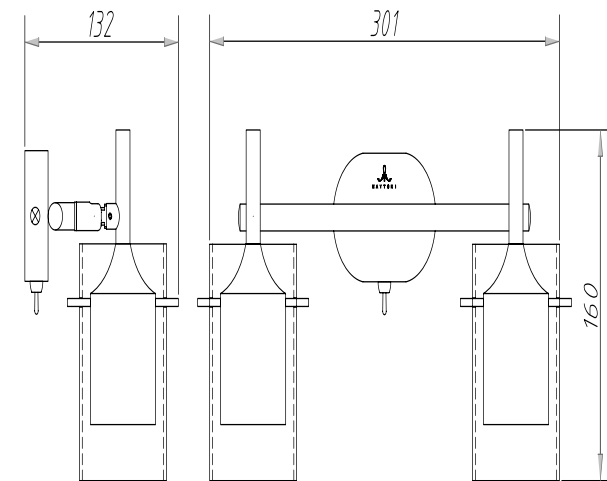

Instruction

SP005-CW-02-N

2 x GU10 (50W)

Model: SP005-CW-02-N
Collection: Spot
Series: Fresh - Spot

Wall Lamps