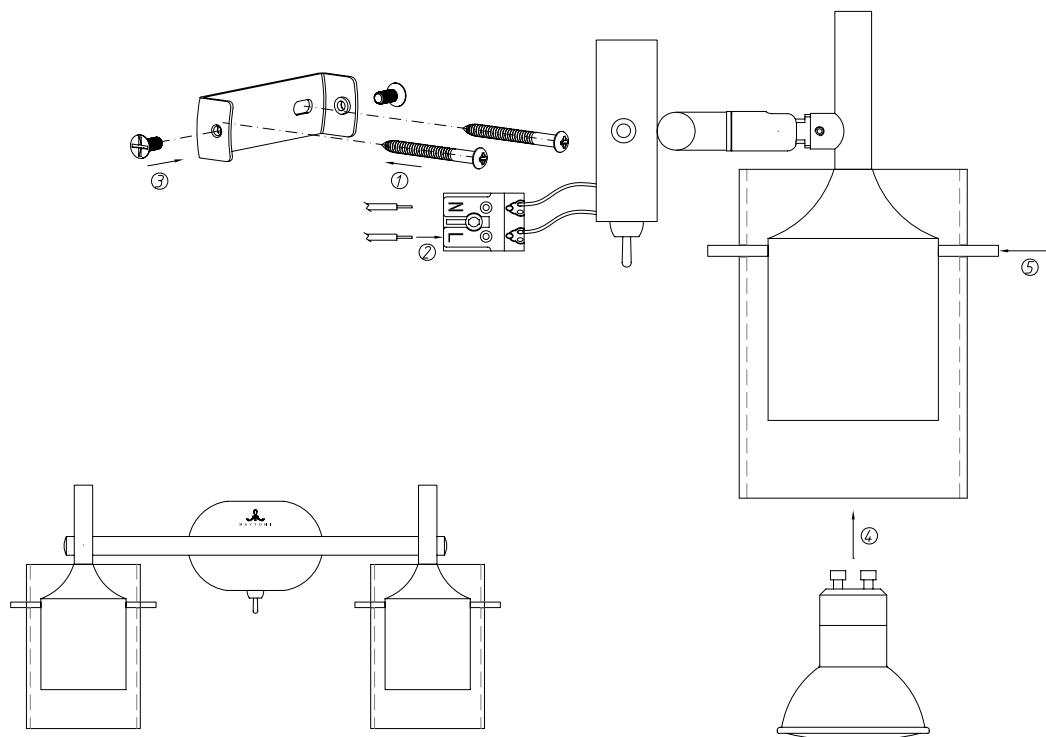

Instruction

SP005-CW-02-N

2 x GU10 (50W)

Model: SP005-CW-02-N
Collection: Spot
Series: Fresh - Spot

Wall Lamps