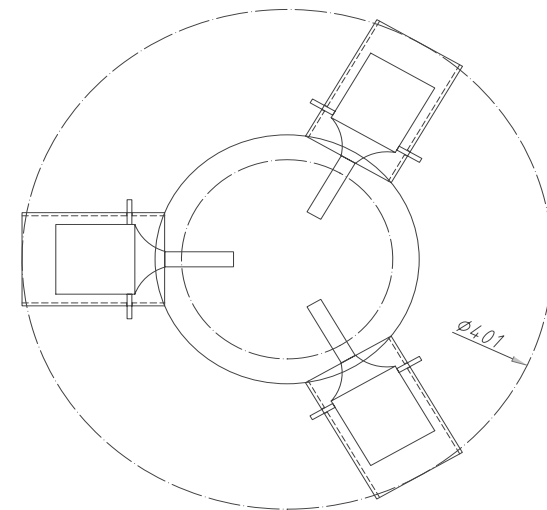

# Instruction

SP005-CW-03-N

3 x GU10 (50W)

Model: SP005-CW-03-N  
Collection: Spot  
Series: Fresh - Spot

Wall Lamps