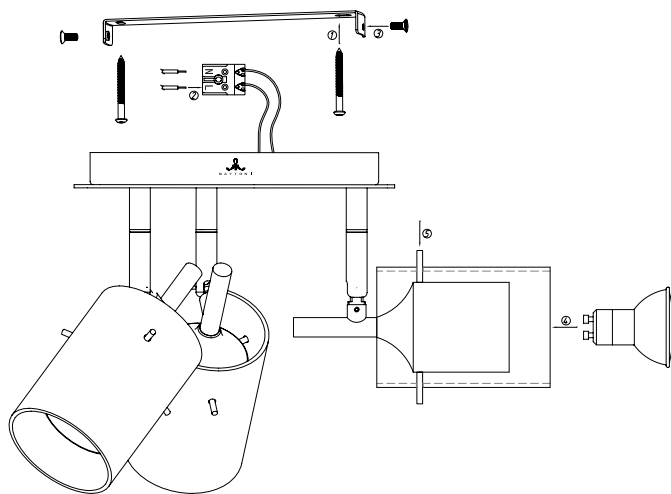

# Instruction

SP005-CW-03-N

3 x GU10 (50W)

Model: SP005-CW-03-N  
Collection: Spot  
Series: Fresh - Spot

Wall Lamps