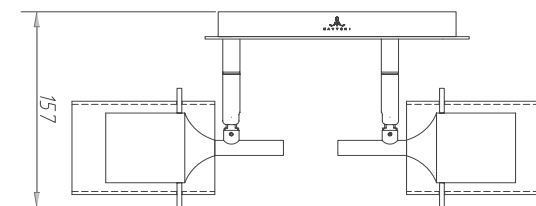

# Instruction

SP005-CW-03-N

3 x GU10 (50W)

Model: SP005-CW-03-N  
Collection: Spot  
Series: Fresh - Spot

Wall Lamps