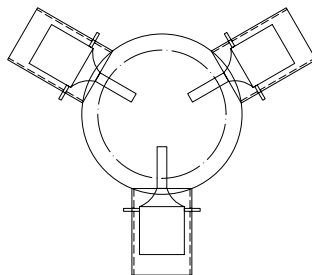

# Instruction

SP005-CW-03-N

3 x GU10 (50W)

Model: SP005-CW-03-N  
Collection: Spot  
Series: Fresh - Spot

Wall Lamps