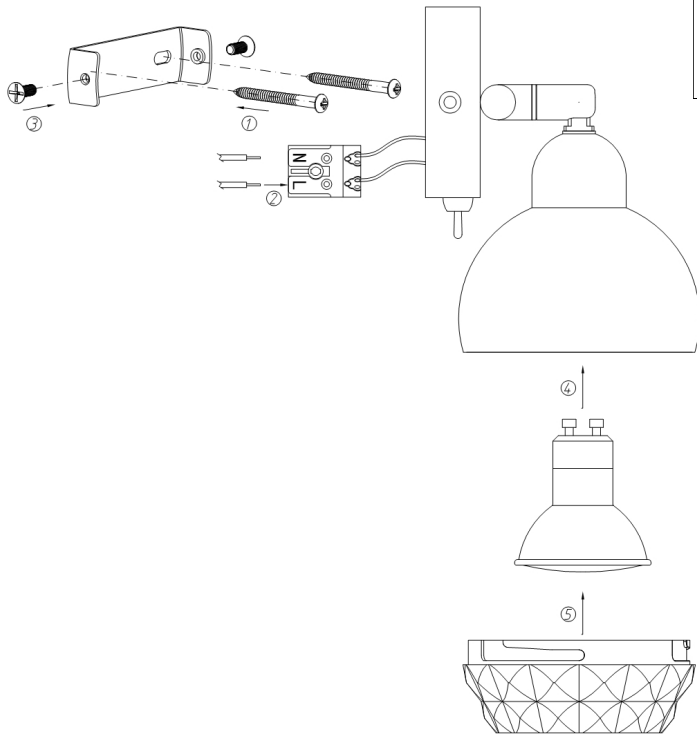

Instruction

Collection: SPOT
Series: FACETS
Model: SP006-CW-02-N
Wall & ceiling

- Wall & ceiling

2 x GU10(50W)

MAYTONI
DECORATIVE LIGHTING

www.maytoni.de