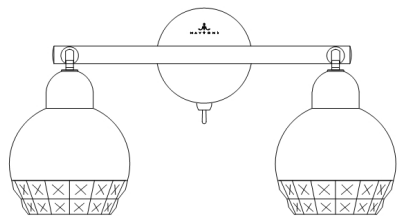

Instruction

Collection: SPOT
Series: FACETS
Model: SP006-CW-02-N
Wall & ceiling

- Wall & ceiling

2 x GU10(50W)

MAYTONI
DECORATIVE LIGHTING

www.maytoni.de