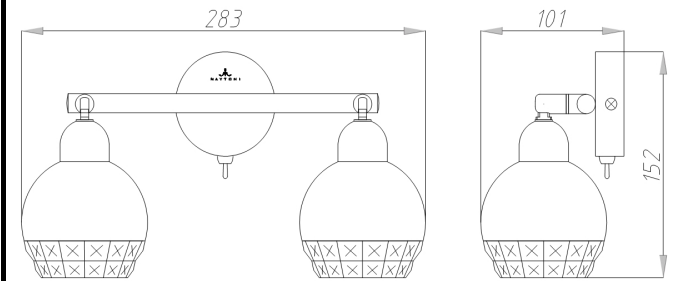

Instruction

Collection: SPOT
Series: FACETS
Model: SP006-CW-02-N
Wall & ceiling

- Wall & ceiling

2 x GU10(50W)

MAYTONI
DECORATIVE LIGHTING

www.maytoni.de