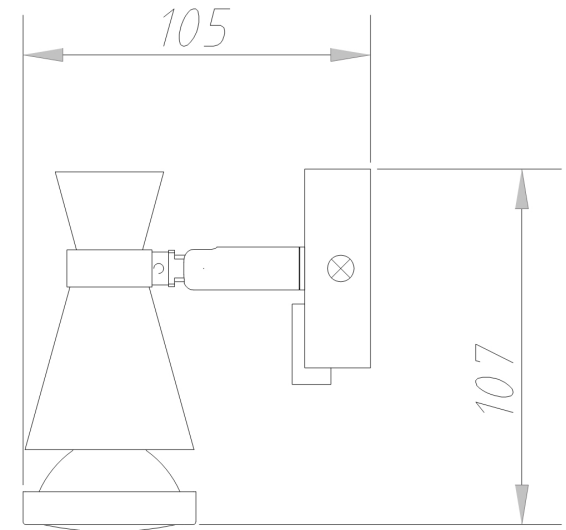

Instruction

Collection: SPOT
Series: CHANCE - BLACK
Model: SP007-CW-01-B
Wall & ceiling

- Wall & ceiling

1 x GU10 (50W)

MAYTONI
DECORATIVE LIGHTING

www.maytoni.de