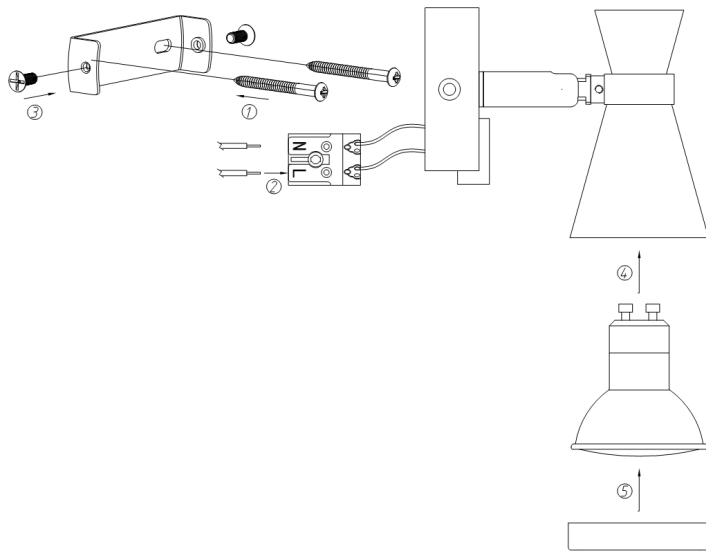

Instruction

Collection: SPOT
Series: CHANCE - BLACK
Model: SP007-CW-01-B
Wall & ceiling

- Wall & ceiling

1 x GU10 (50W)

MAYTONI
DECORATIVE LIGHTING

www.maytoni.de