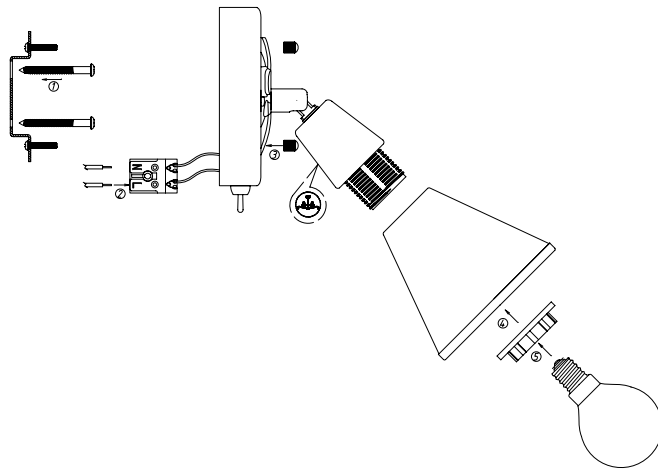

Instruction

SP008-CW-01-G

1 x E14 (40W)

Model: SP008-CW-01-G
Collection: Spot
Series: Luther

Wall Lamps