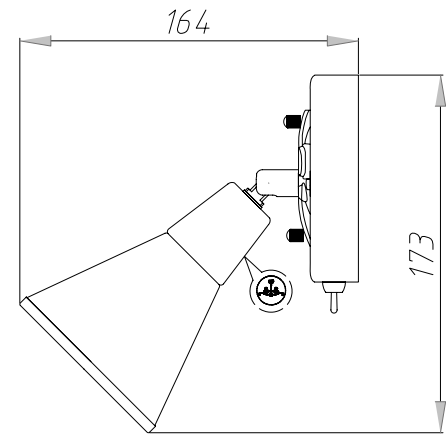

Instruction

SP008-CW-01-G

1 x E14 (40W)

Model: SP008-CW-01-G
Collection: Spot
Series: Luther

Wall Lamps