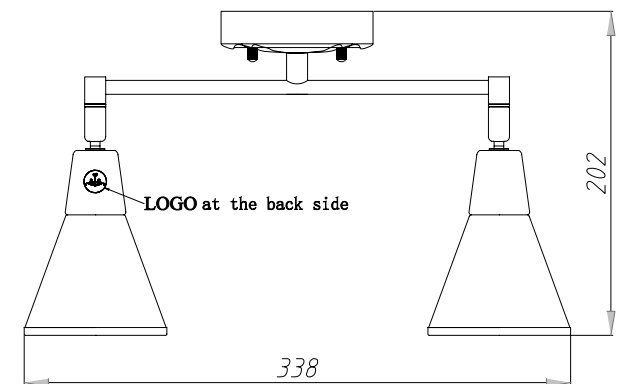

Instruction

SP008-CW-02-G

2 x E14 (40W)

Model: SP008-CW-02-G
Collection: Spot
Series: Luther

Wall Lamps