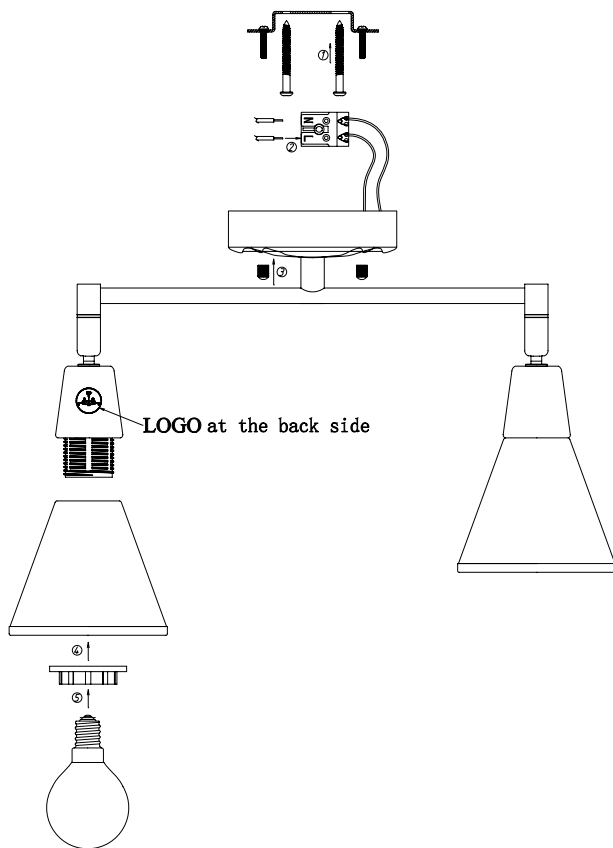

Instruction

SP008-CW-02-G

2 x E14 (40W)

Model: SP008-CW-02-G
Collection: Spot
Series: Luther

Wall Lamps