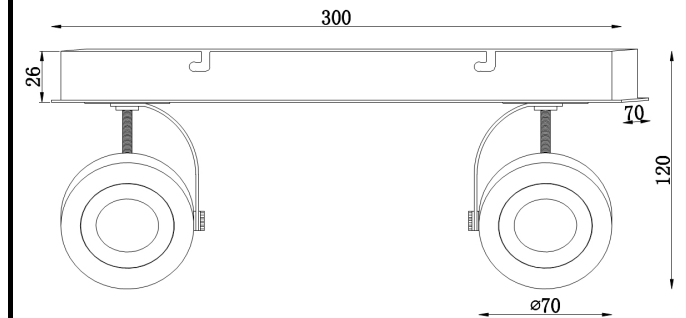

Instruction

Collection: SPOT
Series: MAGNETAR 1
Model: SP161-CW-02-W
Wall & ceiling

- Wall & ceiling

max 5W
400 LM

MAYTONI
DECORATIVE LIGHTING

www.maytoni.de