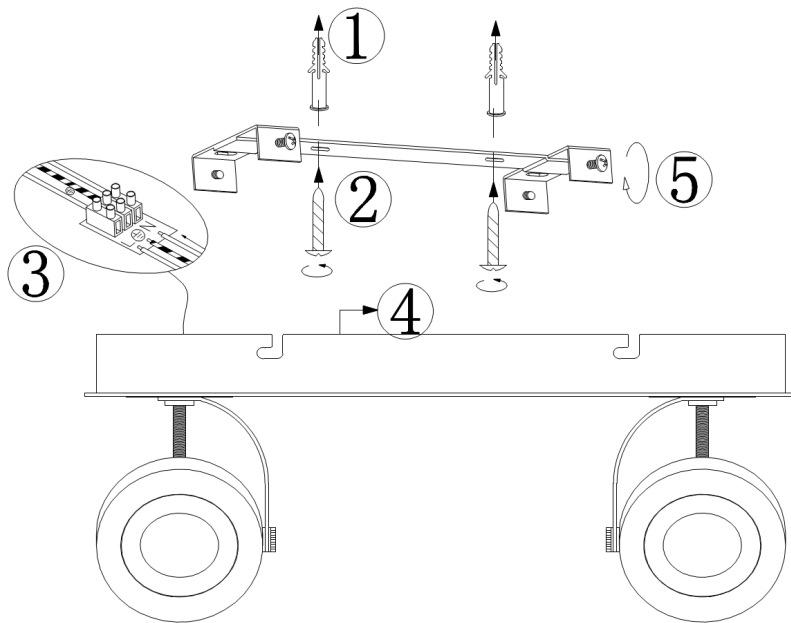

Instruction

Collection: SPOT
Series: MAGNETAR 1
Model: SP161-CW-02-W
Wall & ceiling

- Wall & ceiling

max 5W
400 LM

MAYTONI
DECORATIVE LIGHTING

www.maytoni.de