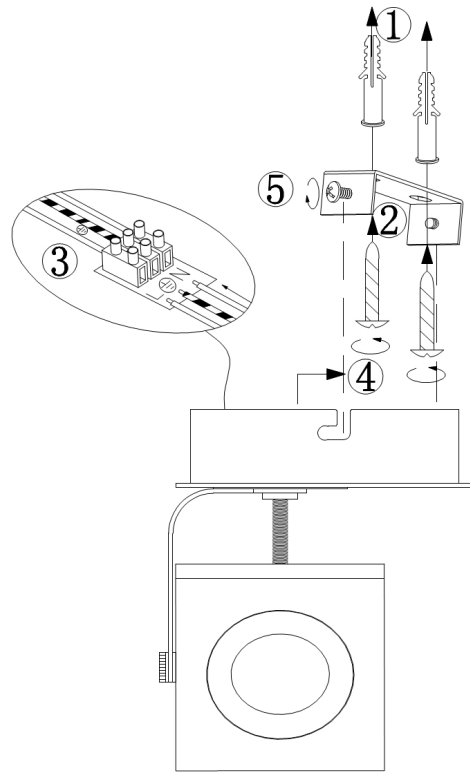

Instruction

Collection: SPOT
Series: MAGNETAR 2
Model: SP162-CW-01-W
Wall & ceiling

- Wall & ceiling

max 5W
400 LM

MAYTONI
DECORATIVE LIGHTING

www.maytoni.de