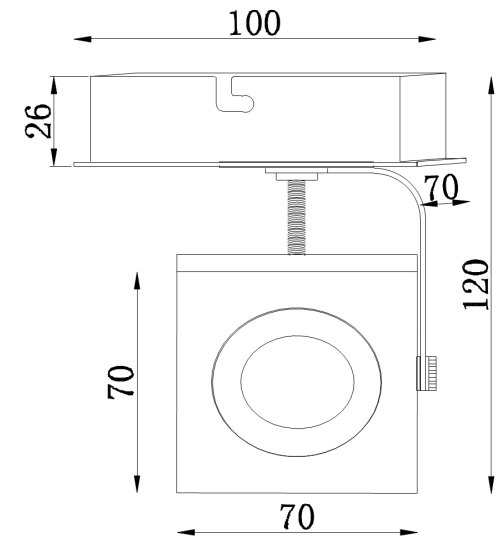

Instruction

Collection: SPOT
Series: MAGNETAR 2
Model: SP162-CW-01-W
Wall & ceiling

- Wall & ceiling

max 5W
400 LM

MAYTONI
DECORATIVE LIGHTING

www.maytoni.de