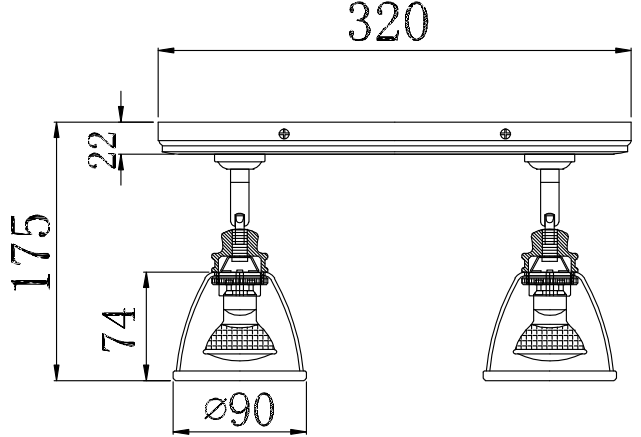

Instruction

Collection: Spot
Series: Agnes
Model: SP289-CW-02-BG
Suspended

2 x GU10 (35w)

MAYTONI
DECORATIVE LIGHTING
www.maytoni.de