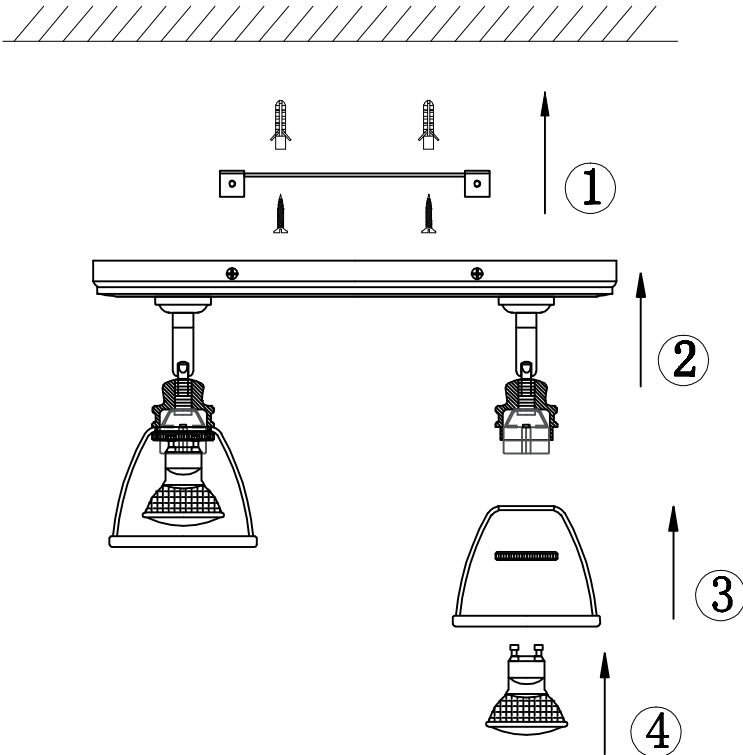

Instruction

Collection: Spot
Series: Agnes
Model: SP289-CW-02-BG
Suspended

2 x GU10 (35w)

MAYTONI
DECORATIVE LIGHTING
www.maytoni.de