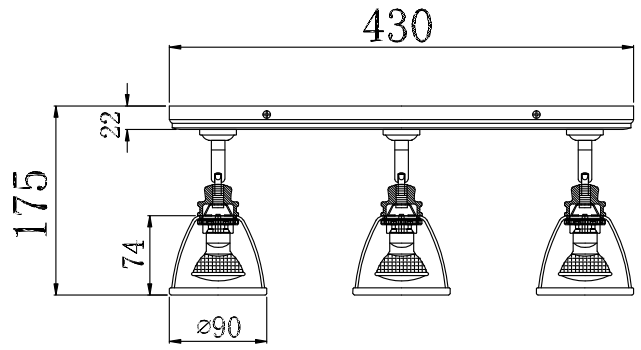

# Instruction

Collection: Spot  
Series: Agnes  
Model: SP289-CW-03-BG  
Suspended

 - Suspended

  
3 x GU10 (35w)

**MAYTONI**  
DECORATIVE LIGHTING  
[www.maytoni.de](http://www.maytoni.de)