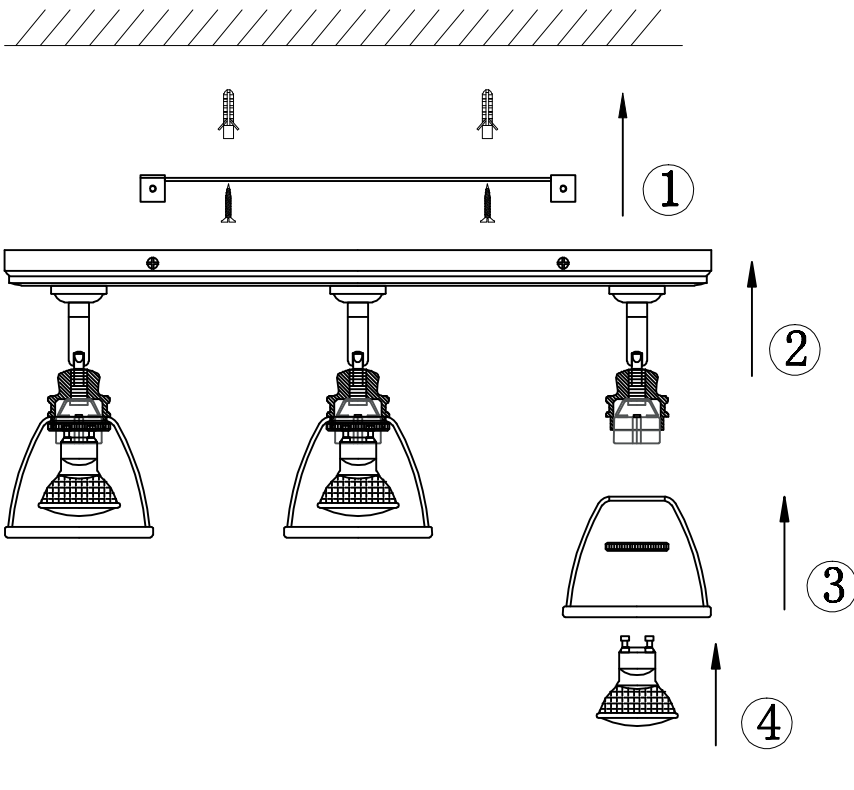

# Instruction

Collection: Spot  
Series: Agnes  
Model: SP289-CW-03-BG  
Suspended

 - Suspended

  
3 x GU10 (35w)

**MAYTONI**  
DECORATIVE LIGHTING  
[www.maytoni.de](http://www.maytoni.de)