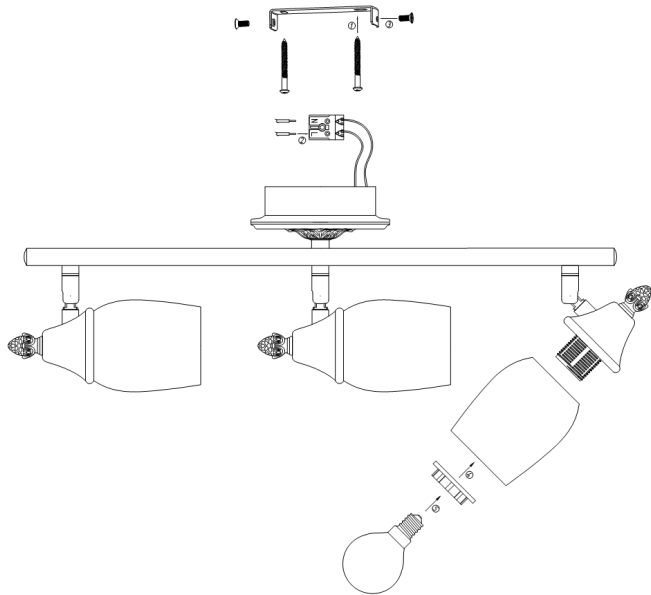

# Instruction

Collection: SPOT  
Series: MARGARET  
Model: SP563-CW-03-R  
Wall & ceiling

- Wall & ceiling

3 x E14 (40W)

**MAYTONI**  
DECORATIVE LIGHTING

[www.maytoni.de](http://www.maytoni.de)