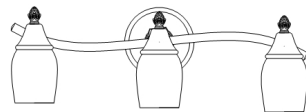

# Instruction

Collection: SPOT  
Series: MARGARET  
Model: SP563-CW-03-R  
Wall & ceiling

- Wall & ceiling

3 x E14 (40W)

**MAYTONI**  
DECORATIVE LIGHTING

[www.maytoni.de](http://www.maytoni.de)