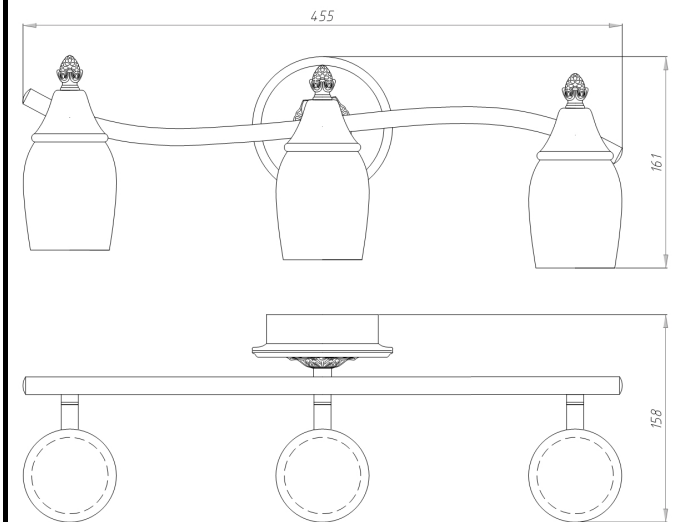

# Instruction

Collection: SPOT  
Series: MARGARET  
Model: SP563-CW-03-R  
Wall & ceiling

- Wall & ceiling

3 x E14 (40W)

**MAYTONI**  
DECORATIVE LIGHTING

[www.maytoni.de](http://www.maytoni.de)