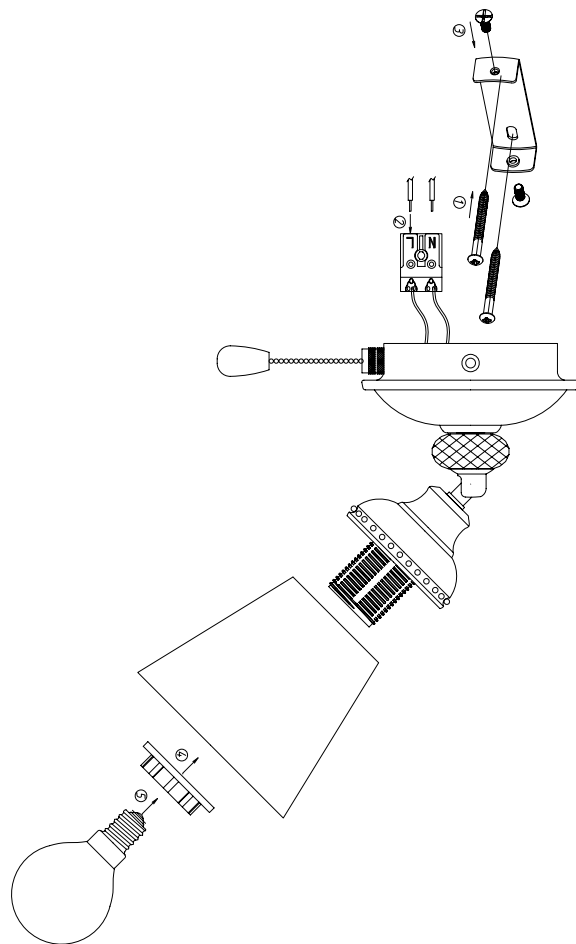

Instruction

SP564-CW-01-W

1 x E14 (40W)

Model: SP564-CW-01-W
Collection: Spot
Series: Mia

Wall Lamps