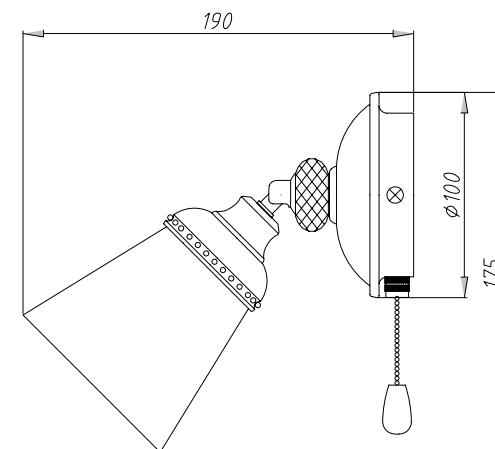

Instruction

SP564-CW-01-W

1 x E14 (40W)

Model: SP564-CW-01-W
Collection: Spot
Series: Mia

Wall Lamps