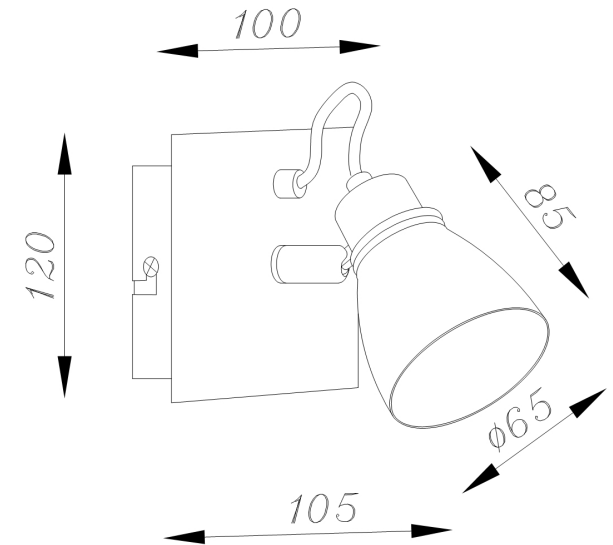

Instruction

Collection: SPOT
Series: QUASAR
Model: SP851-CW-01-W
Wall & ceiling

- Wall & ceiling

1 x GU10(50W)

MAYTONI
DECORATIVE LIGHTING

www.maytoni.de