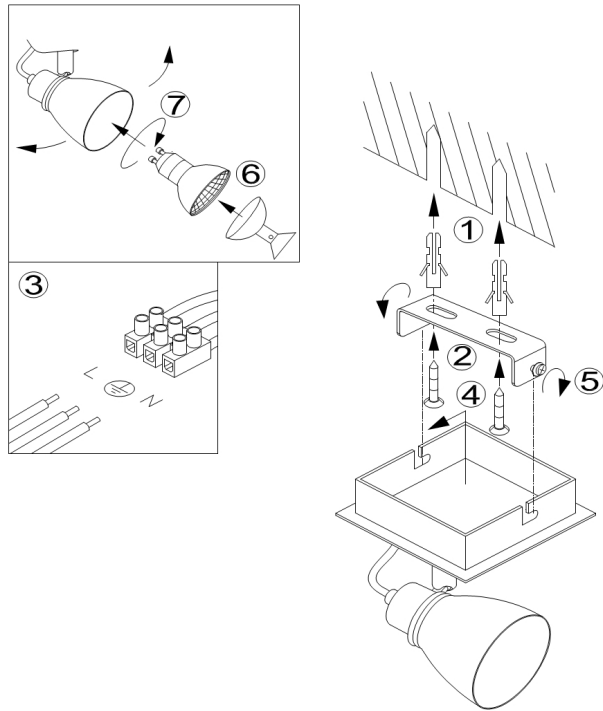

Instruction

Collection: SPOT
Series: QUASAR
Model: SP851-CW-01-W
Wall & ceiling

- Wall & ceiling

1 x GU10(50W)

MAYTONI
DECORATIVE LIGHTING

www.maytoni.de