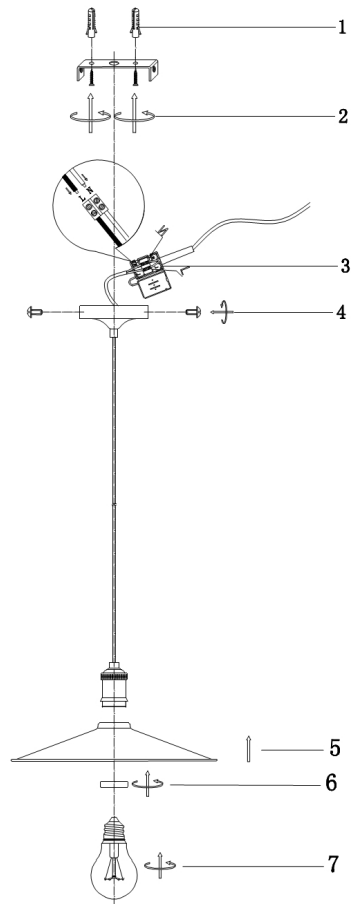

Instruction

Collection: LOFT
Series: JINGLE
Model: T028-01-R
Ceiling

- Ceiling

1 x E27 (60W)

MAYTONI
DECORATIVE LIGHTING

www.maytoni.de