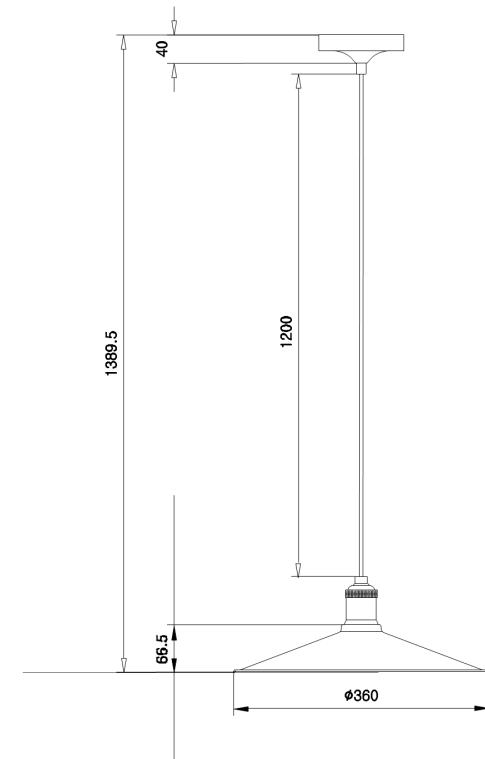

Instruction

Collection: LOFT
Series: JINGLE
Model: T028-01-R
Ceiling

- Ceiling

1 x E27 (60W)

MAYTONI
DECORATIVE LIGHTING

www.maytoni.de