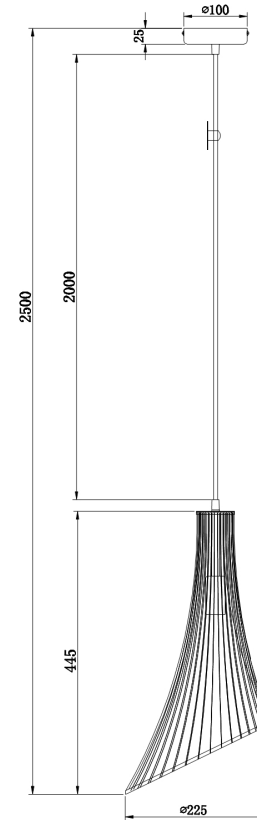

Instruction

Collection: LOFT
Series: GINGER AND FRED
Model: T062-PL-23-B
Ceiling

- Ceiling

1 x E14 (40W)

MAYTONI
DECORATIVE LIGHTING

www.maytoni.de