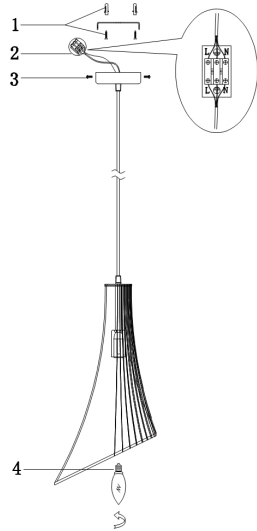

Instruction

Collection: LOFT
Series: GINGER AND FRED
Model: T062-PL-23-B
Ceiling

- Ceiling

1 x E14 (40W)

MAYTONI
DECORATIVE LIGHTING

www.maytoni.de