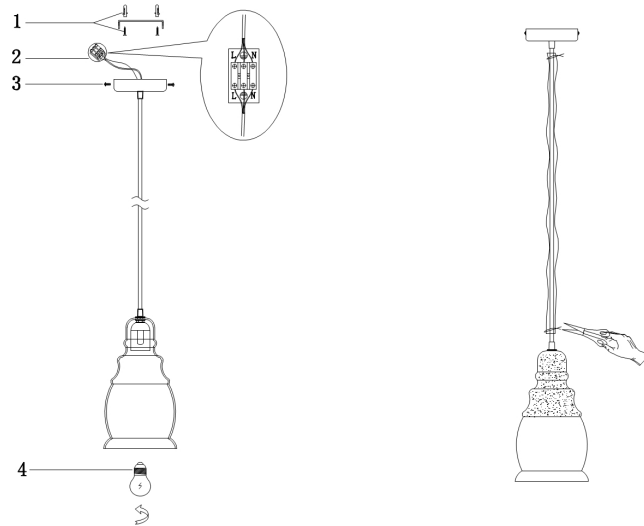

Instruction

Collection: LOFT
Series: DANAS
Model: T162-00-B
Ceiling

- Ceiling

1 x E27 (60W)

MAYTONI
DECORATIVE LIGHTING

www.maytoni.de