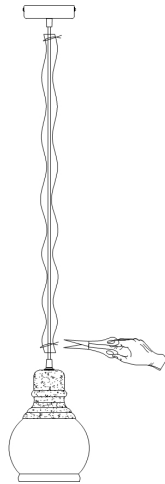

# Instruction

Collection: LOFT  
Series: DANAS  
Model: T162-11-B  
Ceiling

- Ceiling

1 x E27 (60W)

**MAYTONI**  
DECORATIVE LIGHTING

[www.maytoni.de](http://www.maytoni.de)