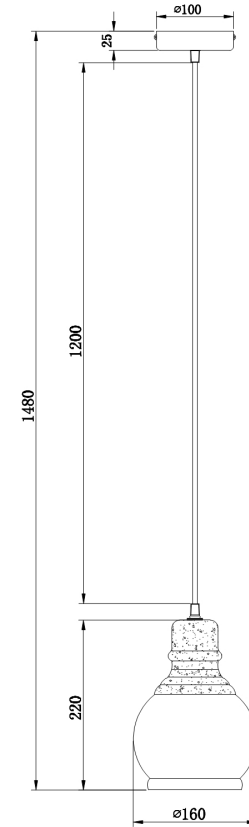

# Instruction

Collection: LOFT  
Series: DANAS  
Model: T162-11-B  
Ceiling

- Ceiling

1 x E27 (60W)

**MAYTONI**  
DECORATIVE LIGHTING

[www.maytoni.de](http://www.maytoni.de)