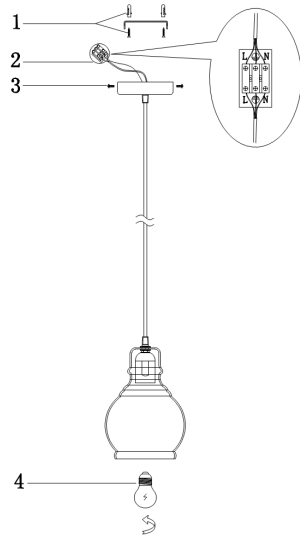

# Instruction

Collection: LOFT  
Series: DANAS  
Model: T162-11-B  
Ceiling

- Ceiling

1 x E27 (60W)

**MAYTONI**  
DECORATIVE LIGHTING

[www.maytoni.de](http://www.maytoni.de)