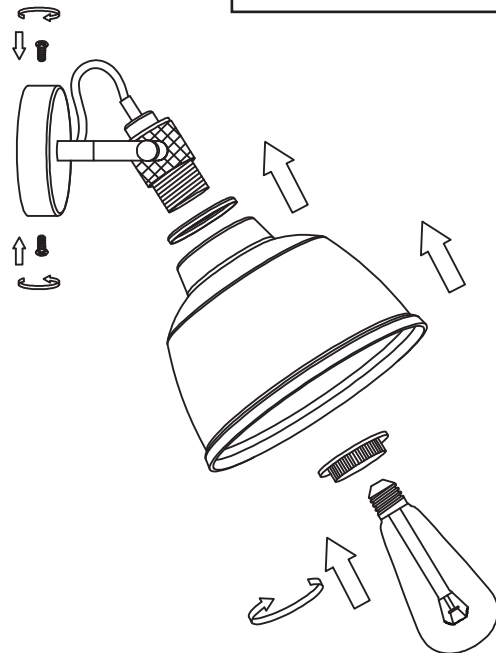

# Instruction

①

②

③

Collection: Loft  
Series: Irving  
Model: T163-01-W  
Wall-mounted

– Wall-mounted

1 x E27 (40w)

**MAYTONI**  
DECORATIVE LIGHTING