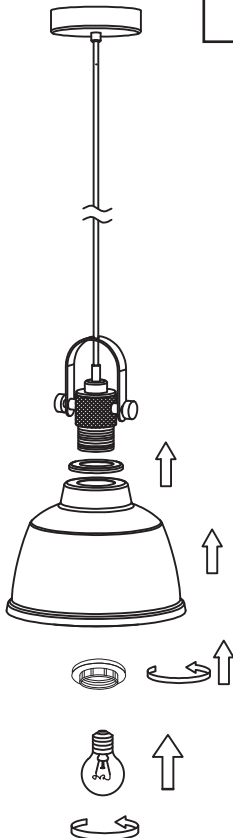

Instruction

①

②

③

④

Collection: Loft
Series: Irving
Model: T163-11-R
Ceiling

- Ceiling

1 x E27 (40w)