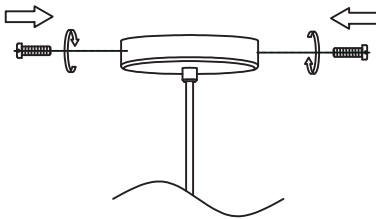

Instruction

①

②

③

④

Collection: Loft
Series: Irving
Model: T163-11-R
Ceiling

- Ceiling

1 x E27 (40w)