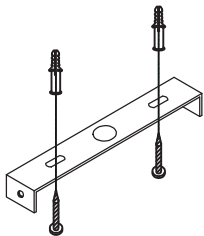

Instruction

①

②

③

④

Collection: Loft
Series: Irving
Model: T163-11-R
Ceiling

- Ceiling

1 x E27 (40w)