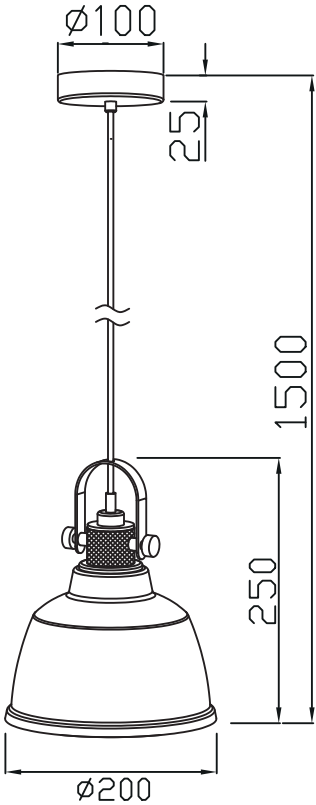

Instruction

①

②

③

④

Collection: Loft
Series: Irving
Model: T163-11-R
Ceiling

- Ceiling

1 x E27 (40w)