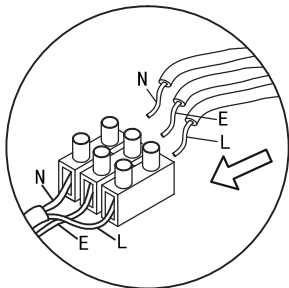

Instruction

①

②

③

④

Collection: Loft
Series: Irving
Model: T163-11-R
Ceiling

- Ceiling

1 x E27 (40w)