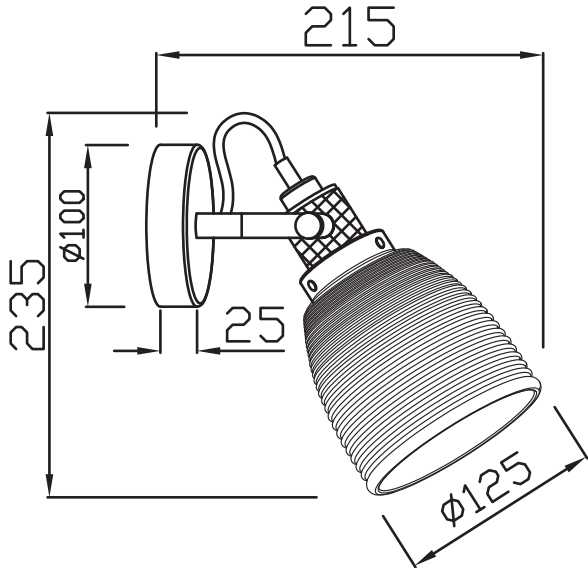

# Instruction

Collection: Loft  
Series: Tempo  
Model: T164-01-G  
Wall-mounted

1 x E27 (40w)

**MAYTONI**  
DECORATIVE LIGHTING

[www.maytoni.de](http://www.maytoni.de)