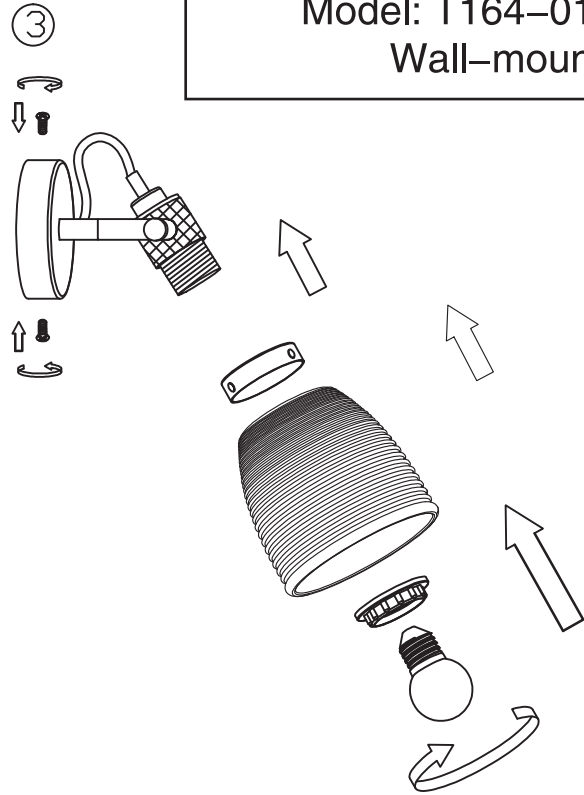

# Instruction

Collection: Loft  
Series: Tempo  
Model: T164-01-G  
Wall-mounted

1 x E27 (40w)

**MAYTONI**  
DECORATIVE LIGHTING

[www.maytoni.de](http://www.maytoni.de)