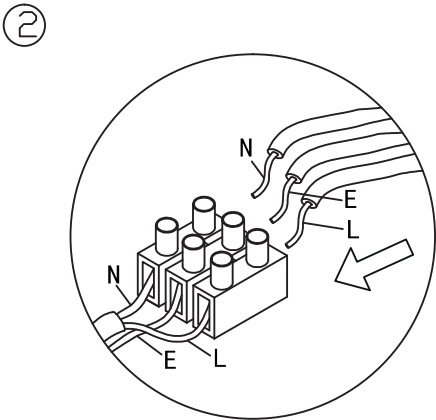

# Instruction

Collection: Loft  
Series: Tempo  
Model: T164-01-G  
Wall-mounted

1 x E27 (40w)

**MAYTONI**  
DECORATIVE LIGHTING

[www.maytoni.de](http://www.maytoni.de)