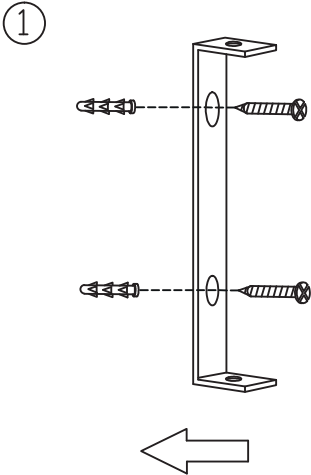

# Instruction

Collection: Loft  
Series: Tempo  
Model: T164-01-G  
Wall-mounted

1 x E27 (40w)

**MAYTONI**  
DECORATIVE LIGHTING

[www.maytoni.de](http://www.maytoni.de)